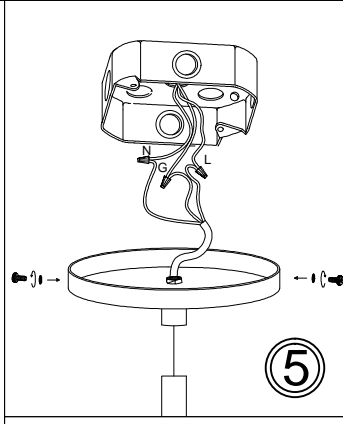

PSO-364P

①

③

⑤

⑥

⑦

⑧

Bulb/ Ampoule:
4x Max 100W E26 Base
(Not Included/ Non Inclus)