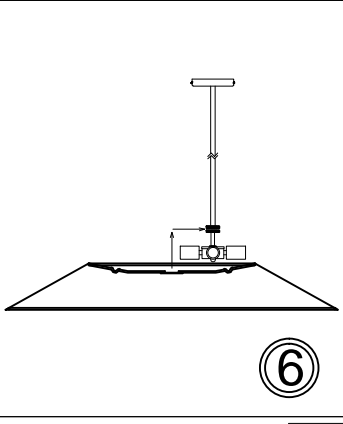

PSO-364P

①

③

⑤

⑥

⑦

⑧

Bulb/ Ampoule:
4x Max 100W E26 Base
(Not Included/ Non Inclus)