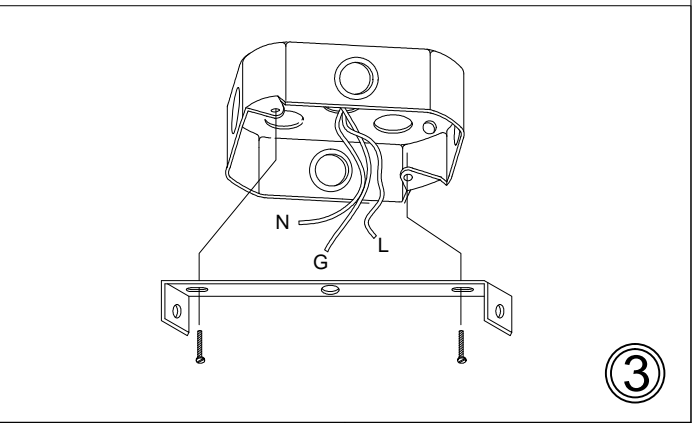

PSO-364P

①

③

⑤

⑥

⑦

⑧

Bulb/ Ampoule:
4x Max 100W E26 Base
(Not Included/ Non Inclus)