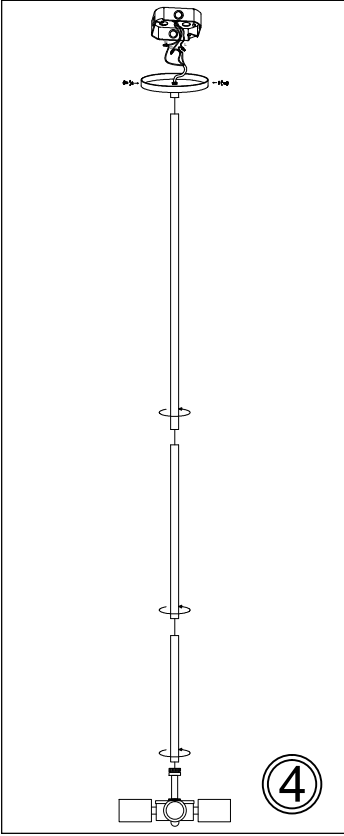

PSO-364P

①

③

⑤

⑥

⑦

⑧

Bulb/ Ampoule:
4x Max 100W E26 Base
(Not Included/ Non Inclus)