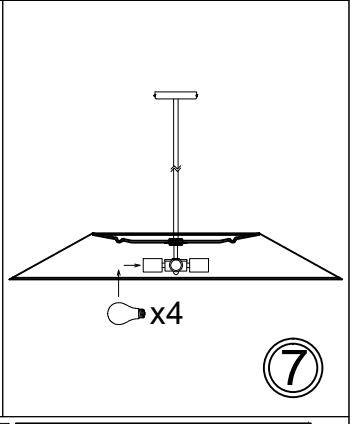

PSO-364P

①

③

⑤

⑥

⑦

⑧

Bulb/ Ampoule:
4x Max 100W E26 Base
(Not Included/ Non Inclus)