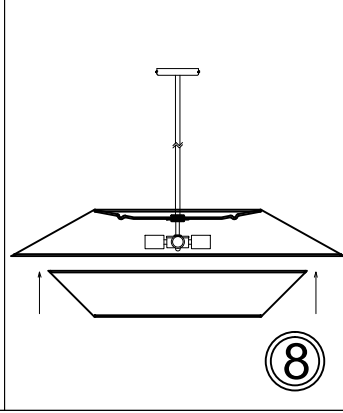

PSO-364P

①

③

⑤

⑥

⑦

⑧

Bulb/ Ampoule:
4x Max 100W E26 Base
(Not Included/ Non Inclus)