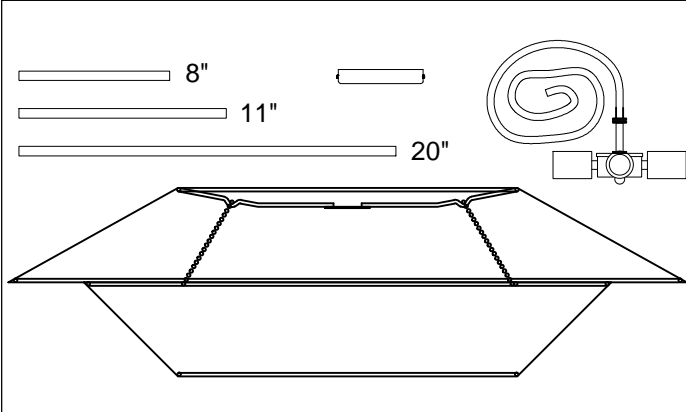

PSO-364P

①

③

⑤

⑥

⑦

⑧

Bulb/ Ampoule:
4x Max 100W E26 Base
(Not Included/ Non Inclus)