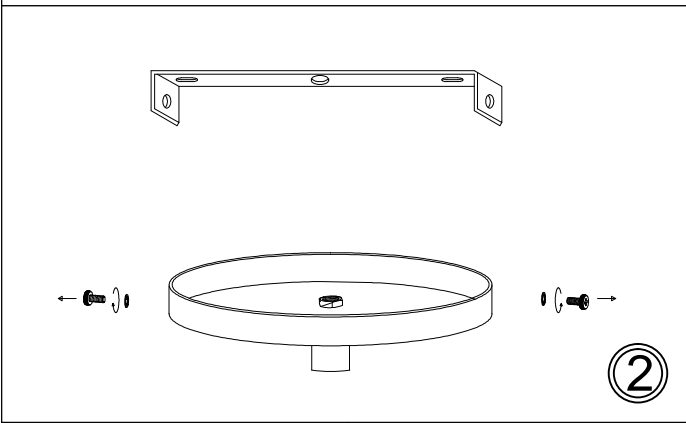

PSO-364P

①

③

⑤

⑥

⑦

⑧

Bulb/ Ampoule:
4x Max 100W E26 Base
(Not Included/ Non Inclus)