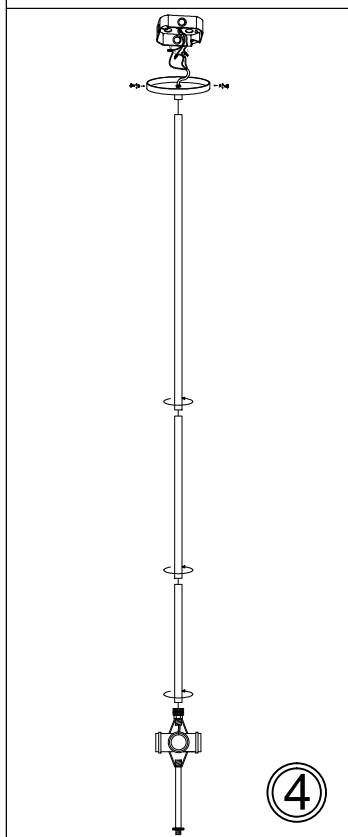

# POR-304P-MB-WH

①

②

③

④

⑤

⑥

⑦

⑧

Bulbs/ Ampoules:  
4x Max 60W E26 Base  
(Not Included/ Non Inclus)