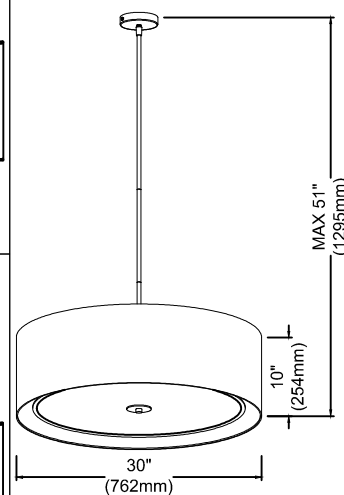

# POR-304P-MB-WH

①

②

③

④

⑤

⑥

⑦

⑧

Bulbs/ Ampoules:  
4x Max 60W E26 Base  
(Not Included/ Non Inclus)