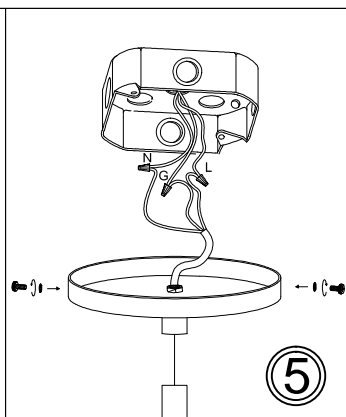

# POR-304P-MB-WH

①

②

③

④

⑤

⑥

⑦

⑧

Bulbs/ Ampoules:  
4x Max 60W E26 Base  
(Not Included/ Non Inclus)