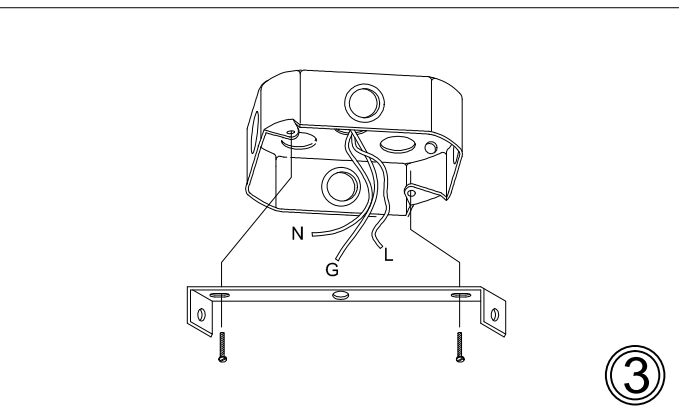

# POR-304P-MB-WH

①

②

③

④

⑤

⑥

⑦

⑧

Bulbs/ Ampoules:  
4x Max 60W E26 Base  
(Not Included/ Non Inclus)