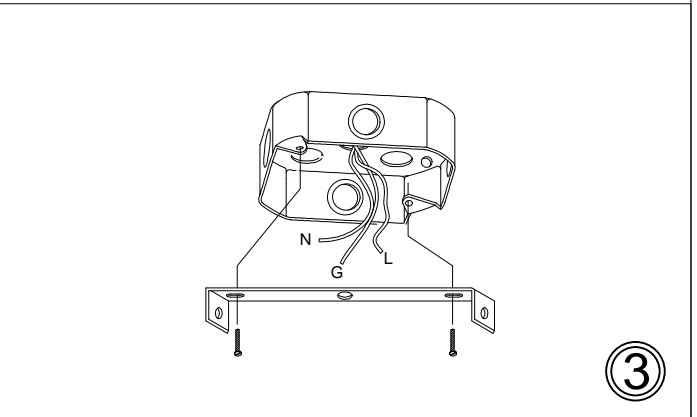

# PLX-152FH

①

②

③

④

⑤

⑥

⑦

Bulbs/ Ampoules: 3x Max 40W E26 Base  
(Not Included/ Non Inclus)