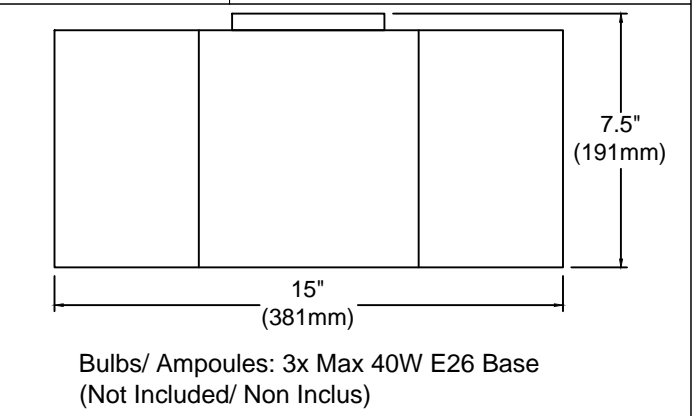

Bulbs/ Ampoules: 3x Max 40W E26 Base  
(Not Included/ Non Inclus)