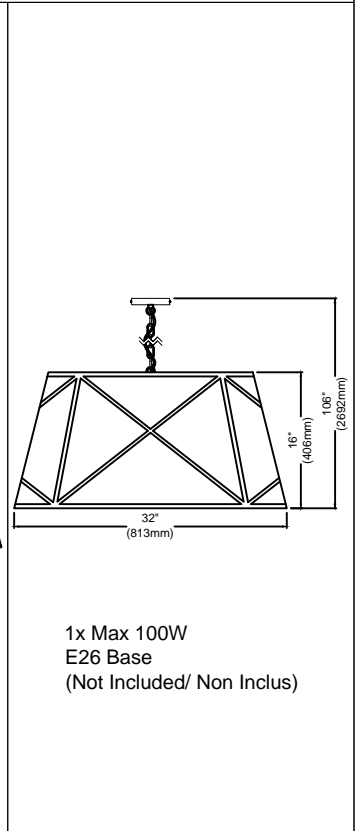

# PKR-XL

①

③

⑤

⑥

⑦

1x Max 100W  
E26 Base  
(Not Included/ Non Inclus)