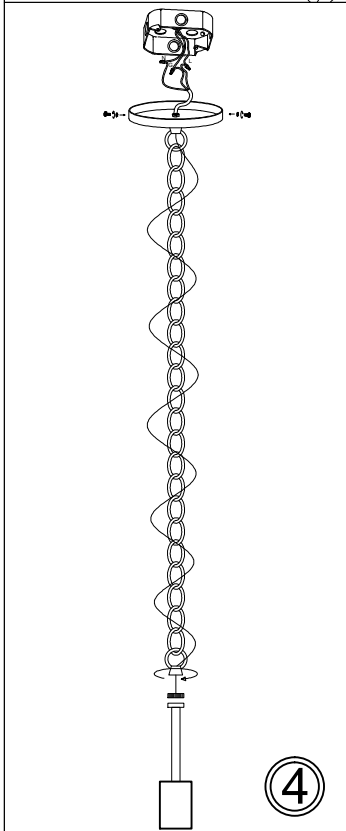

# PKR-XL

①

③

⑤

⑥

⑦

1x Max 100W  
E26 Base  
(Not Included/ Non Inclus)