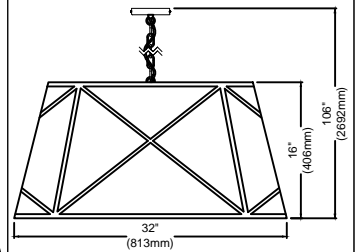

PKR-XL

①

③

⑤

⑥

⑦

1x Max 100W
E26 Base
(Not Included/ Non Inclus)