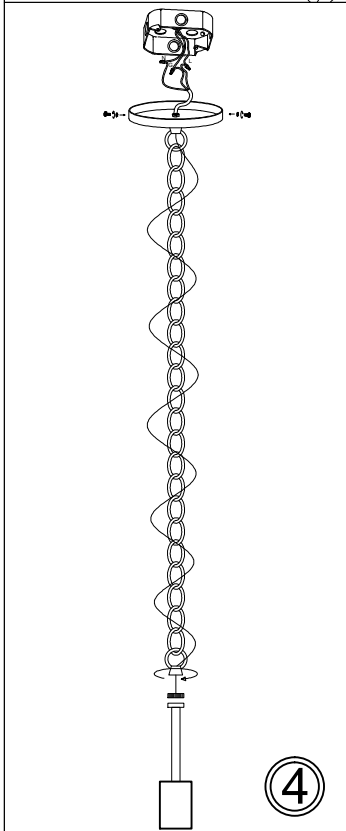

PKR-XL

①

③

⑤

⑥

⑦

1x Max 100W
E26 Base
(Not Included/ Non Inclus)