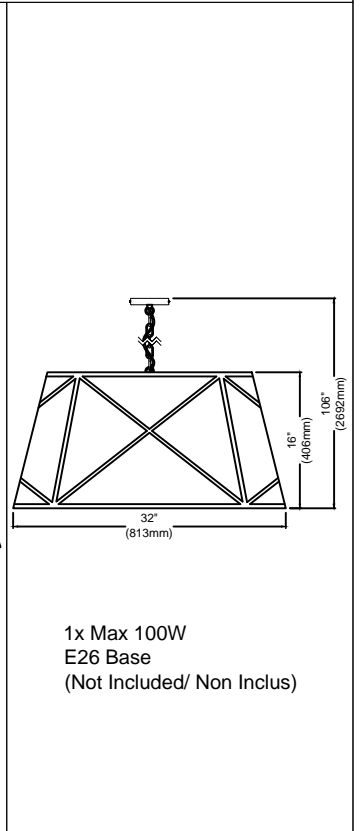

PKR-XL

①

③

④

⑤

⑥

⑦

1x Max 100W
E26 Base
(Not Included/ Non Inclus)