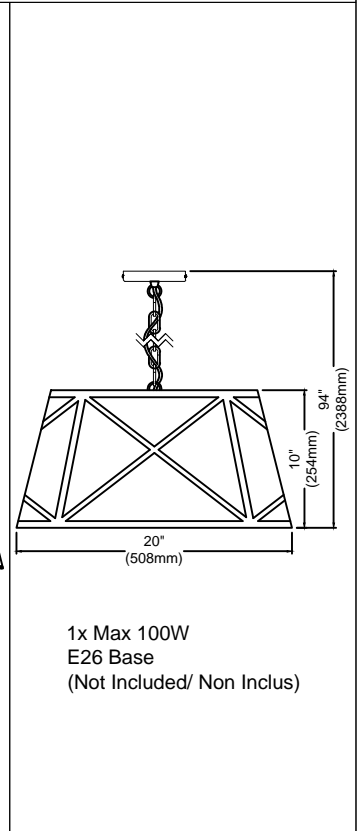

PKR-M

1

3

5

6

7

1x Max 100W
E26 Base
(Not Included/ Non Inclus)