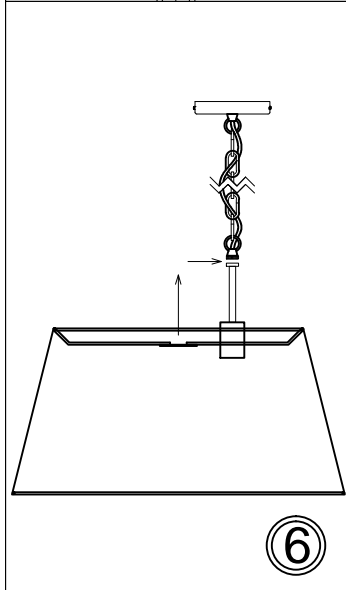

PKR-M

1

3

5

6

7

1x Max 100W
E26 Base
(Not Included/ Non Inclus)