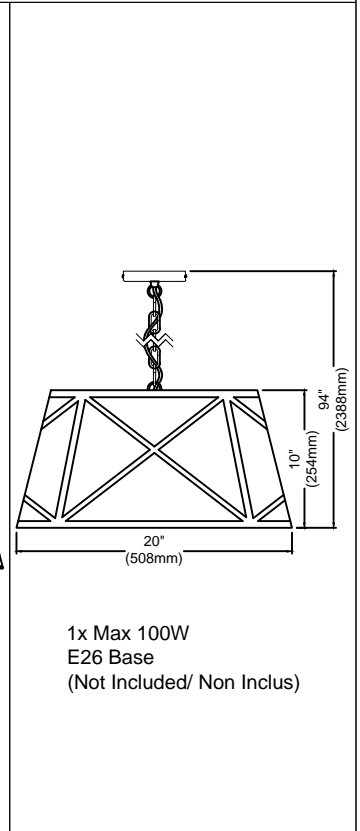

PKR-M

①

③

⑤

⑥

⑦

1x Max 100W
E26 Base
(Not Included/ Non Inclus)