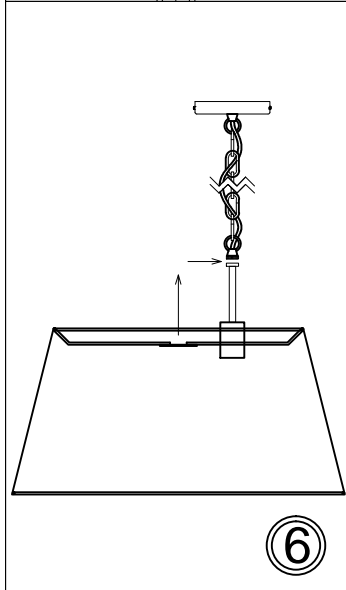

PKR-M

①

③

⑤

⑥

⑦

1x Max 100W
E26 Base
(Not Included/ Non Inclus)