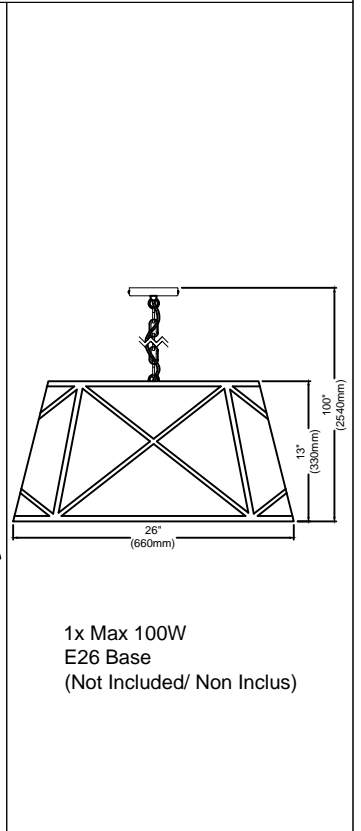

PKR-L

①

③

⑤

⑥

⑦

1x Max 100W
E26 Base
(Not Included/ Non Inclus)