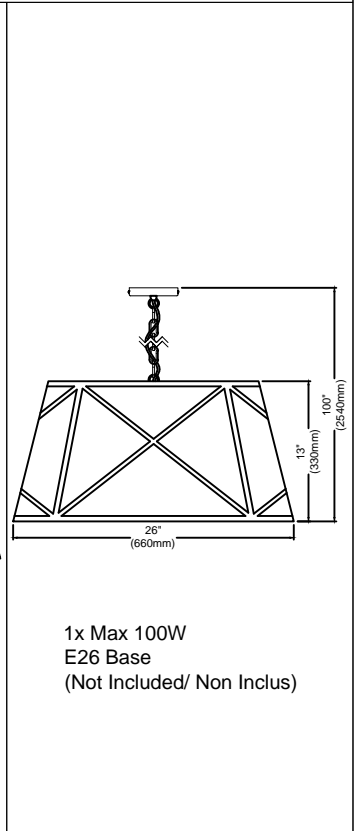

# PKR-L

①

③

⑤

⑥

⑦

1x Max 100W  
E26 Base  
(Not Included/ Non Inclus)