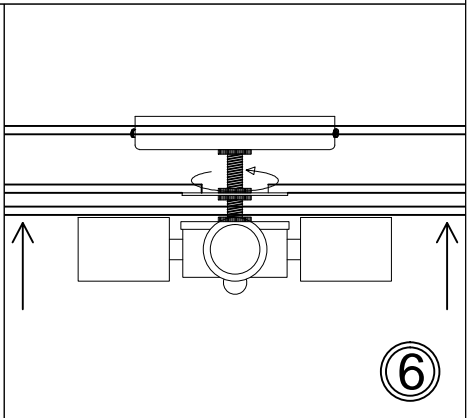

PIA-343FH

①

③

④

⑤

⑥

x4

⑦

⑧

Bulbs/ Ampoules:
4x Max 100W E26 Base
(Not Included/ Non Inclus)

9"
(229mm)

34"
(864mm)