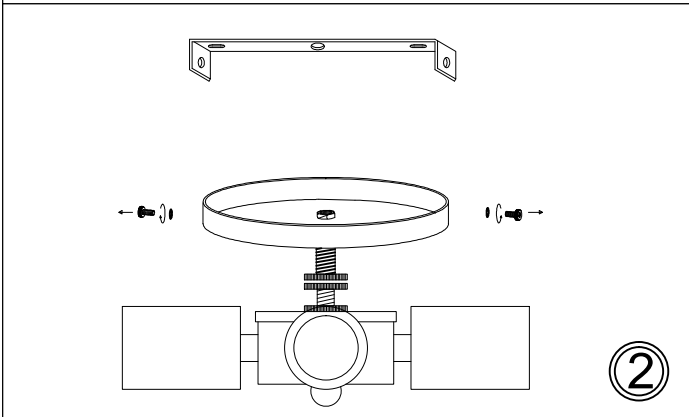

PIA-343FH

①

③

④

⑤

⑥

x4

⑦

⑧

Bulbs/ Ampoules:
4x Max 100W E26 Base
(Not Included/ Non Inclus)

9"
(229mm)

34"
(864mm)