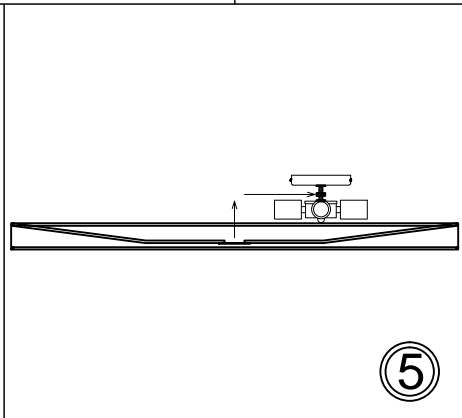

PIA-343FH

①

③

④

⑤

⑥

x4

⑦

⑧

Bulbs/ Ampoules:
4x Max 100W E26 Base
(Not Included/ Non Inclus)

9"
(229mm)

34"
(864mm)