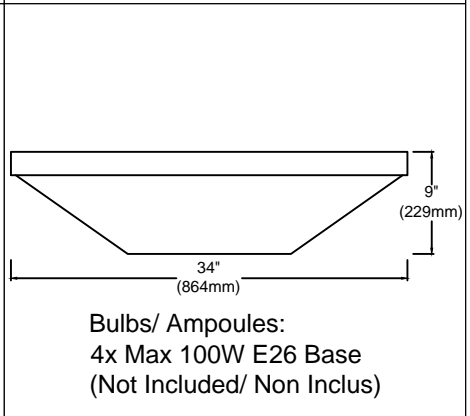

PIA-343FH

①

③

④

⑤

⑥

x4

⑦

⑧

Bulbs/ Ampoules:
4x Max 100W E26 Base
(Not Included/ Non Inclus)

9"
(229mm)

34"
(864mm)