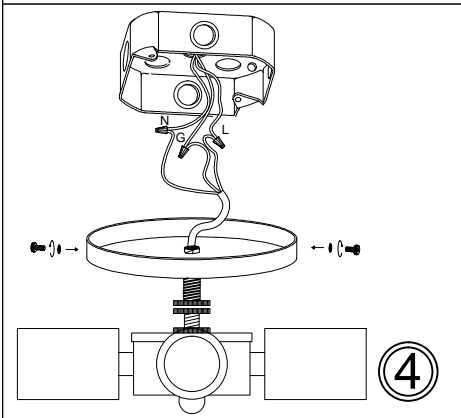

PIA-343FH

①

③

④

⑤

⑥

x4

⑦

⑧

Bulbs/ Ampoules:
4x Max 100W E26 Base
(Not Included/ Non Inclus)

9"
(229mm)

34"
(864mm)