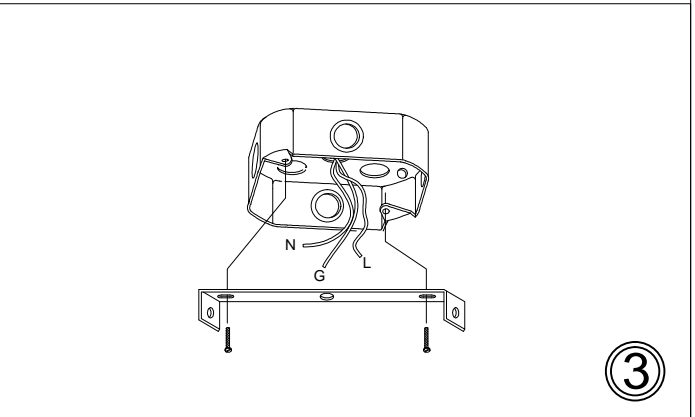

PIA-343FH

①

③

④

⑤

⑥

x4

⑦

⑧

Bulbs/ Ampoules:
4x Max 100W E26 Base
(Not Included/ Non Inclus)

9"
(229mm)

34"
(864mm)