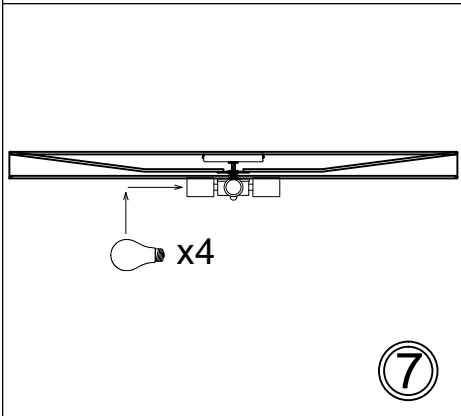

PIA-343FH

①

③

④

⑤

⑥

x4

⑦

⑧

Bulbs/ Ampoules:
4x Max 100W E26 Base
(Not Included/ Non Inclus)

9"
(229mm)

34"
(864mm)