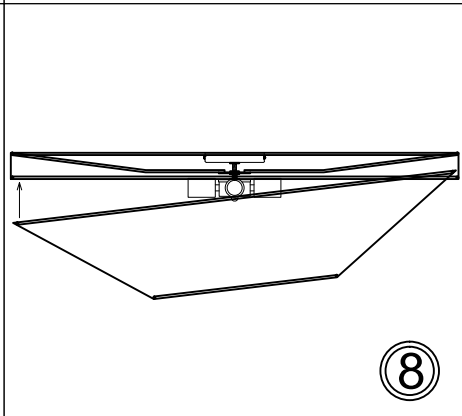

PIA-343FH

①

③

④

⑤

⑥

x4

⑦

⑧

Bulbs/ Ampoules:
4x Max 100W E26 Base
(Not Included/ Non Inclus)

9"
(229mm)

34"
(864mm)