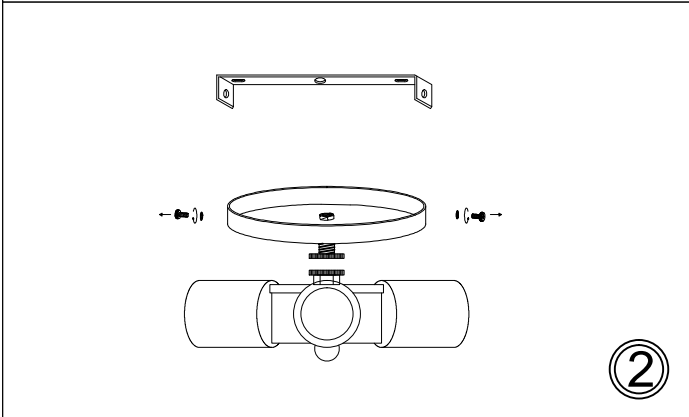

PIA-213FH

①

③

④

⑤

⑥

⑦

Bulbs/ Ampoules: 3x Max 60W E26 Base
(Not Included/ Non Inclus)