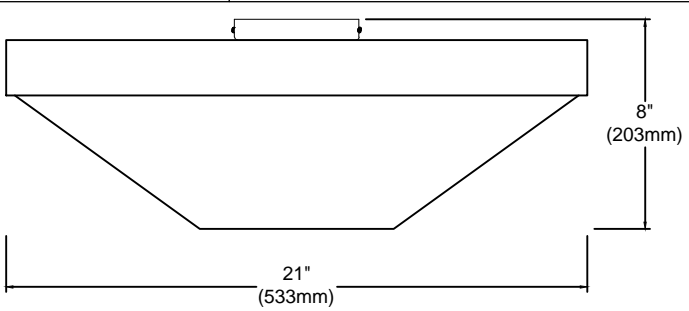

PIA-213FH

①

③

④

⑤

⑥

⑦

Bulbs/ Ampoules: 3x Max 60W E26 Base
(Not Included/ Non Inclus)