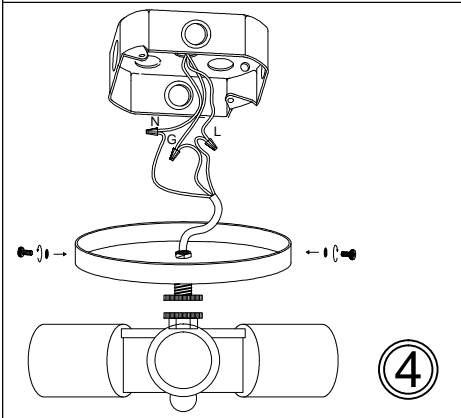

PIA-213FH

①

③

④

⑤

⑥

⑦

Bulbs/ Ampoules: 3x Max 60W E26 Base
(Not Included/ Non Inclus)