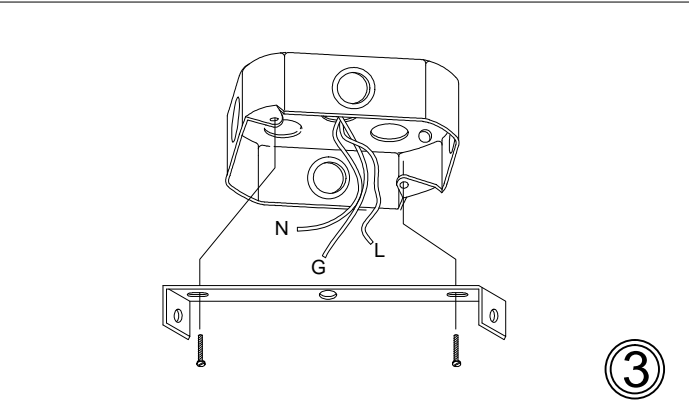

PIA-213FH

①

③

④

⑤

⑥

⑦

Bulbs/ Ampoules: 3x Max 60W E26 Base
(Not Included/ Non Inclus)