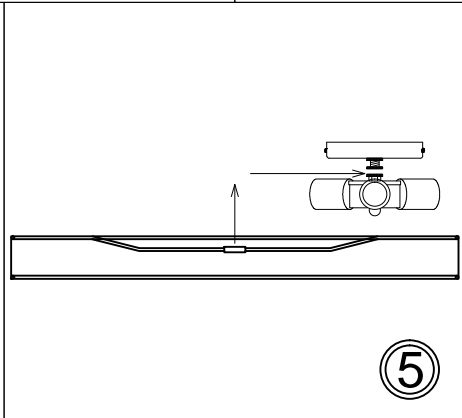

PIA-213FH

①

③

④

⑤

⑥

⑦

Bulbs/ Ampoules: 3x Max 60W E26 Base
(Not Included/ Non Inclus)