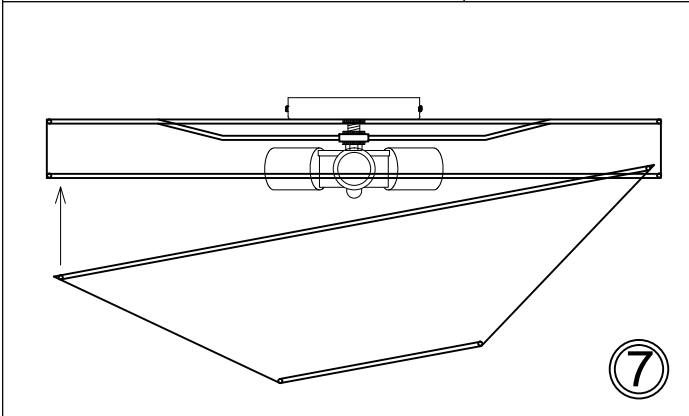

PIA-213FH

①

③

④

⑤

⑥

⑦

Bulbs/ Ampoules: 3x Max 60W E26 Base
(Not Included/ Non Inclus)