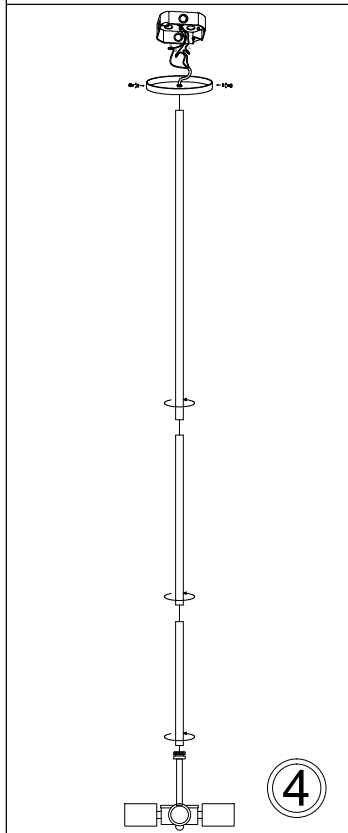

PHL-264P

1

3

8

Bulbs/ Ampoules:
4x Max 100W E26 Base
(Not Included/ Non Inclus)