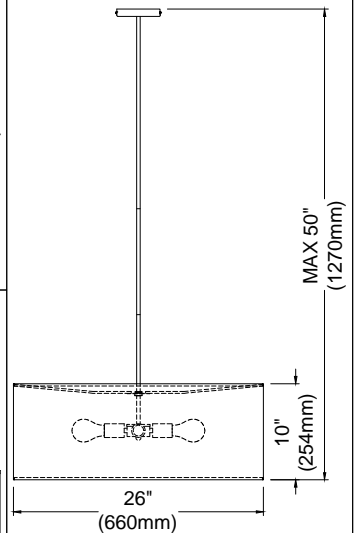

PHL-264P

1

3

8

Bulbs/ Ampoules:
4x Max 100W E26 Base
(Not Included/ Non Inclus)