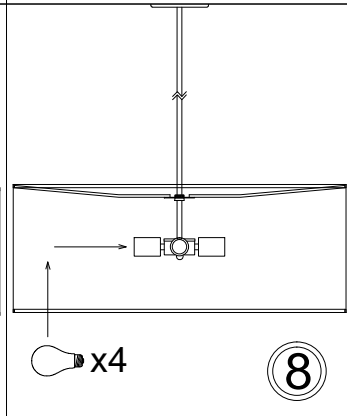

PHL-264P

1

3

8

Bulbs/ Ampoules:
4x Max 100W E26 Base
(Not Included/ Non Inclus)