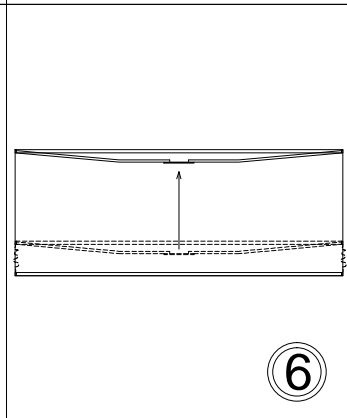

PHL-264P

1

3

8

Bulbs/ Ampoules:
4x Max 100W E26 Base
(Not Included/ Non Inclus)