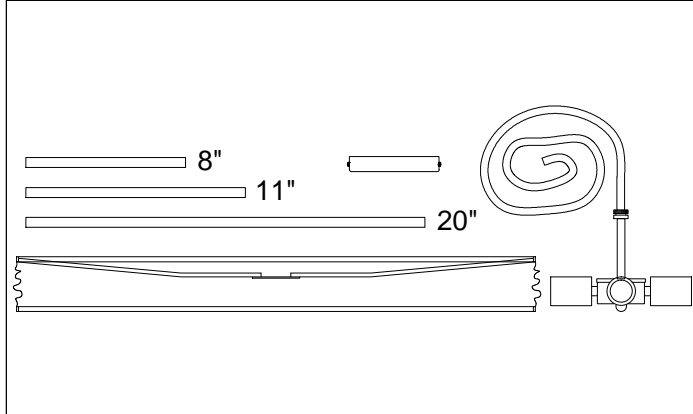

PHL-264P

1

3

8

Bulbs/ Ampoules:
4x Max 100W E26 Base
(Not Included/ Non Inclus)