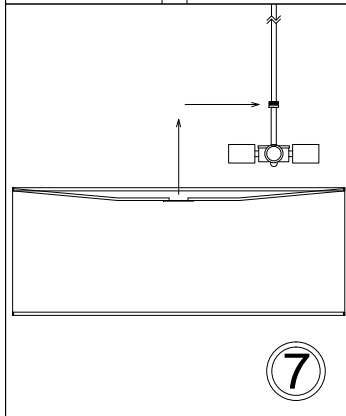

PHL-264P

1

3

8

Bulbs/ Ampoules:
4x Max 100W E26 Base
(Not Included/ Non Inclus)