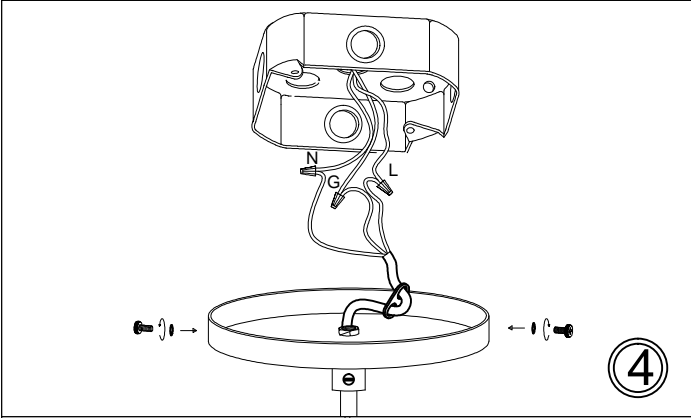

PAT-241P

①

②

③

④

⑤

⑥

Bulb/ Ampoule:
1x Max 60W E26 Base
(Not Included/ Non Inclus)