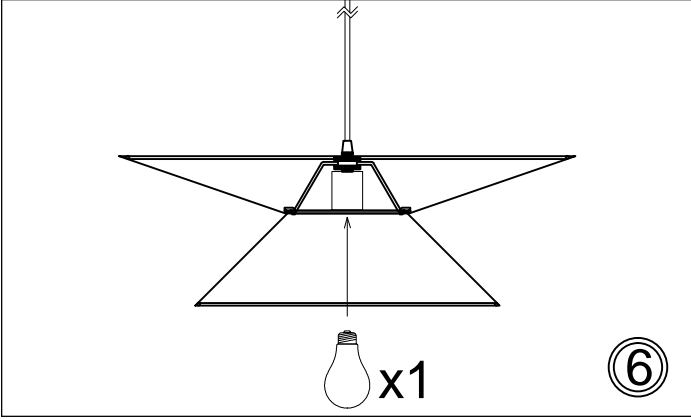

PAT-241P

①

②

③

④

⑤

⑥

Bulb/ Ampoule:
1x Max 60W E26 Base
(Not Included/ Non Inclus)