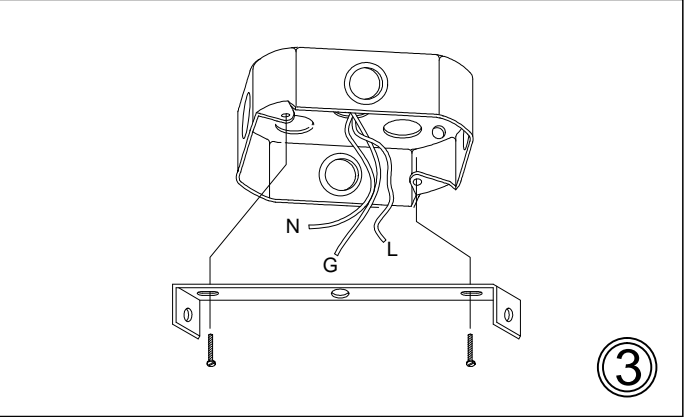

PAT-241P

①

②

③

④

⑤

⑥

Bulb/ Ampoule:
1x Max 60W E26 Base
(Not Included/ Non Inclus)