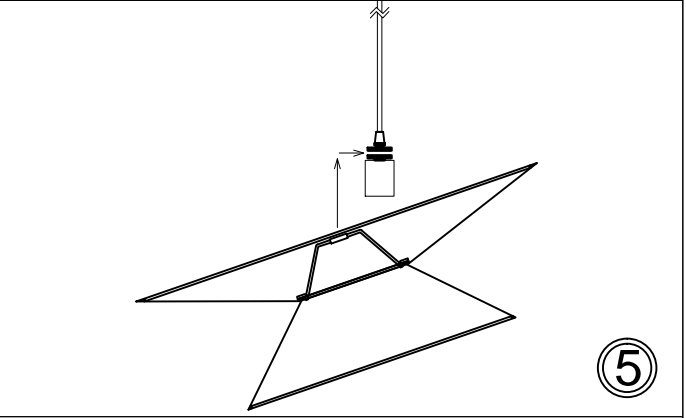

PAT-241P

①

②

③

④

⑤

⑥

Bulb/ Ampoule:
1x Max 60W E26 Base
(Not Included/ Non Inclus)