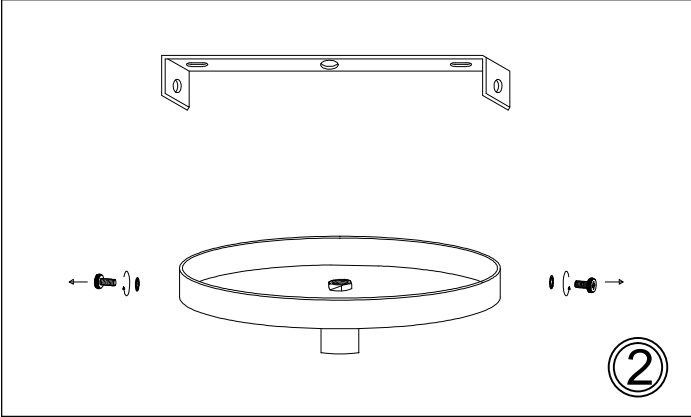

PAT-241P

①

②

③

④

⑤

⑥

Bulb/ Ampoule:
1x Max 60W E26 Base
(Not Included/ Non Inclus)