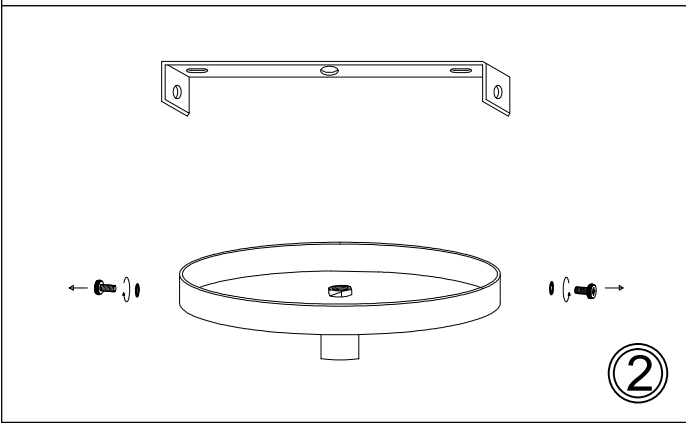

PAT-241P

①

②

③

④

⑤

⑥

Bulb/ Ampoule:
1x Max 60W E26 Base
(Not Included/ Non Inclus)