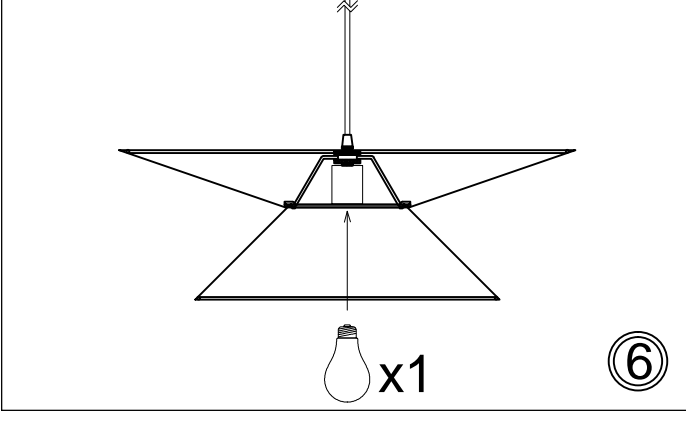

PAT-241P

①

②

③

④

⑤

⑥

Bulb/ Ampoule:
1x Max 60W E26 Base
(Not Included/ Non Inclus)