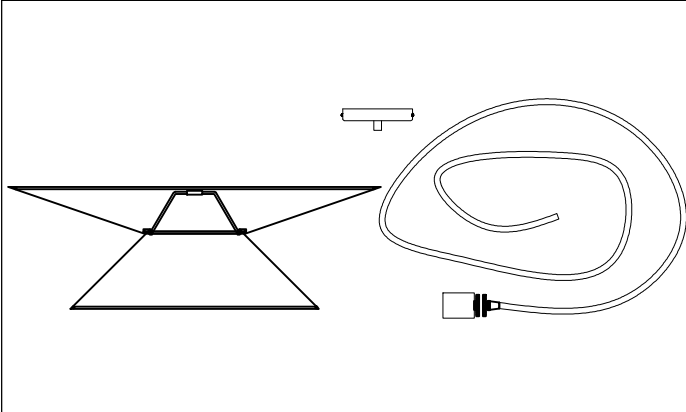

PAT-241P

①

②

③

④

⑤

⑥

Bulb/ Ampoule:
1x Max 60W E26 Base
(Not Included/ Non Inclus)