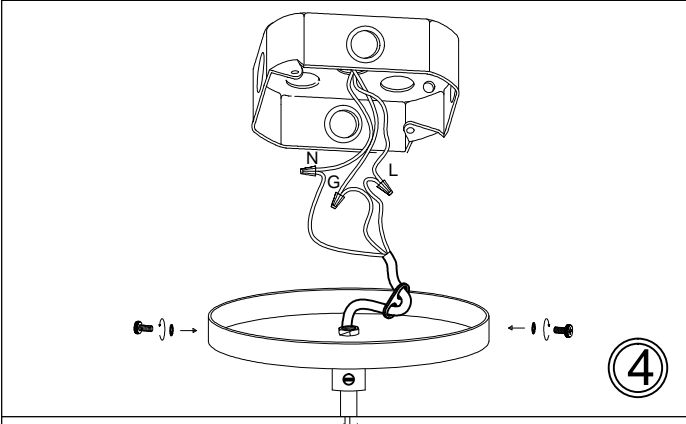

PAT-241P

①

②

③

④

⑤

⑥

Bulb/ Ampoule:
1x Max 60W E26 Base
(Not Included/ Non Inclus)