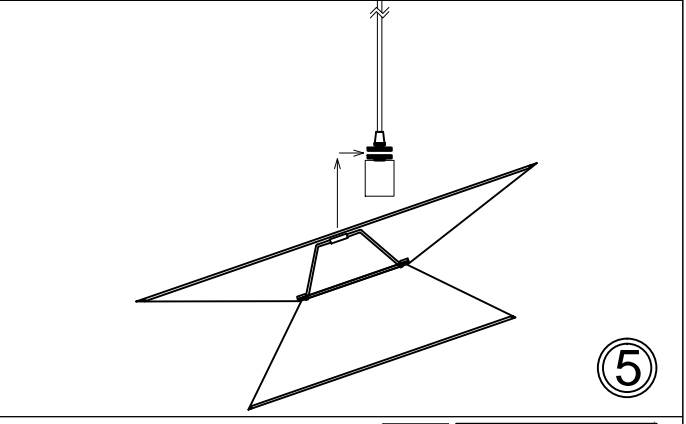

PAT-241P

①

②

③

④

⑤

⑥

Bulb/ Ampoule:
1x Max 60W E26 Base
(Not Included/ Non Inclus)