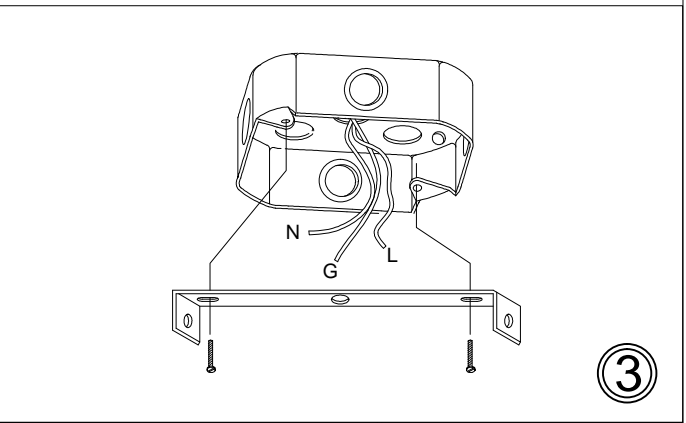

PAT-241P

①

②

③

④

⑤

⑥

Bulb/ Ampoule:
1x Max 60W E26 Base
(Not Included/ Non Inclus)