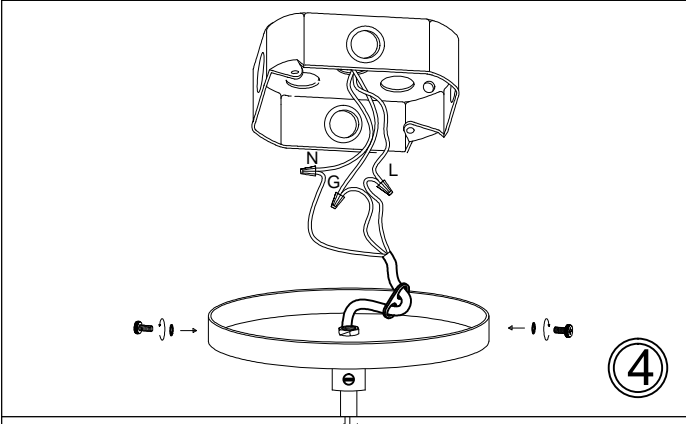

PAT-241P

①

③

⑤

⑥

Bulb/ Ampoule:
1x Max 60W E26 Base
(Not Included/ Non Inclus)