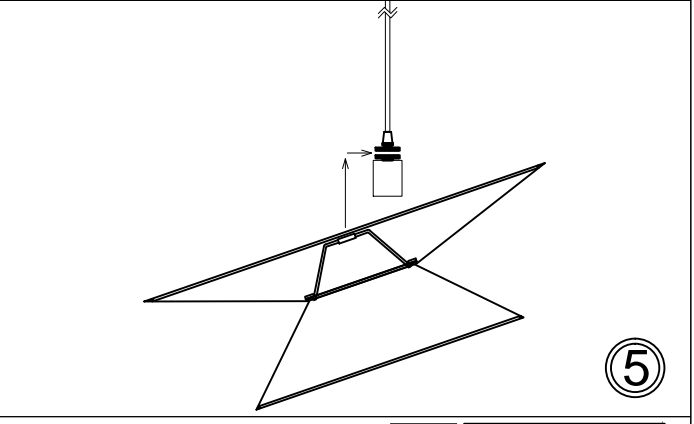

PAT-241P

①

③

⑤

⑥

Bulb/ Ampoule:
1x Max 60W E26 Base
(Not Included/ Non Inclus)