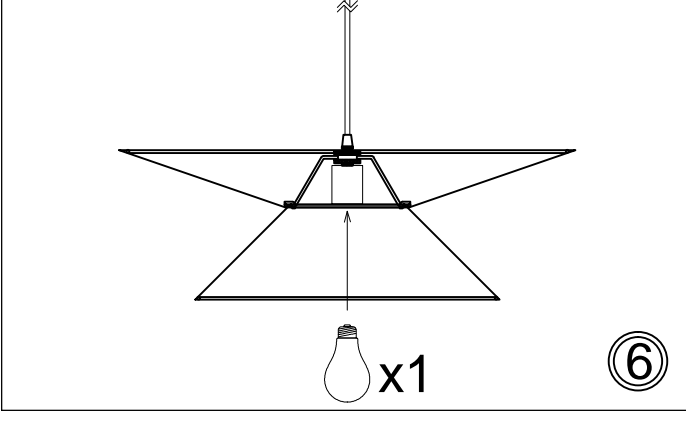

PAT-241P

①

③

⑤

⑥

Bulb/ Ampoule:
1x Max 60W E26 Base
(Not Included/ Non Inclus)