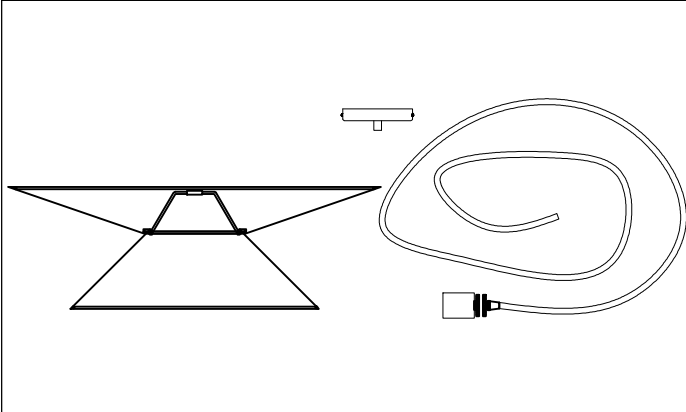

PAT-241P

①

③

⑤

⑥

Bulb/ Ampoule:
1x Max 60W E26 Base
(Not Included/ Non Inclus)