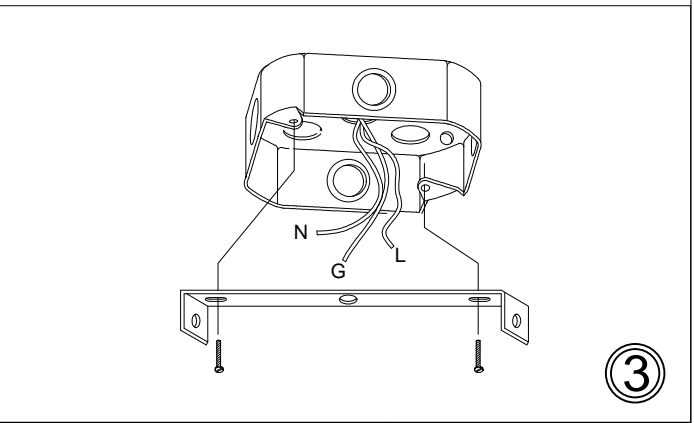

PAT-241P

①

③

⑤

⑥

Bulb/ Ampoule:
1x Max 60W E26 Base
(Not Included/ Non Inclus)