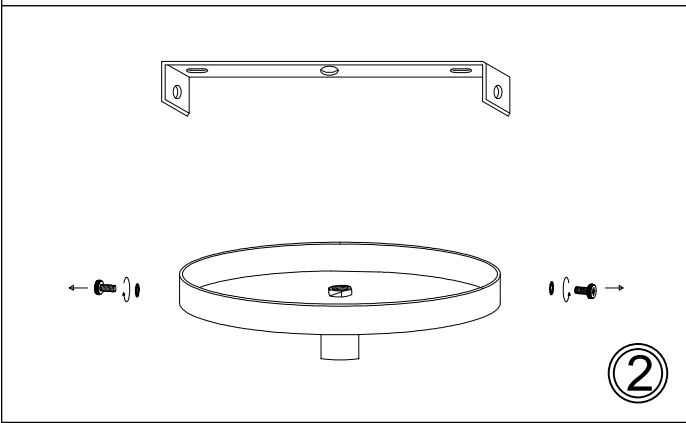

PAT-241P

①

③

⑤

⑥

Bulb/ Ampoule:
1x Max 60W E26 Base
(Not Included/ Non Inclus)