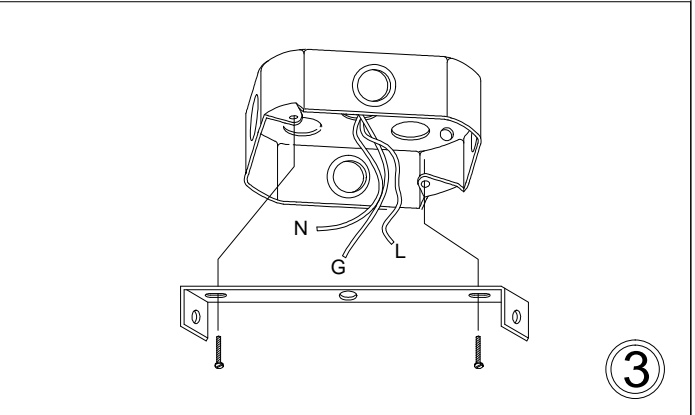

PAT-181P

①

③

⑤

Bulb/ Ampoule:
1x Max 60W E26 Base
(Not Included/ Non Inclus)