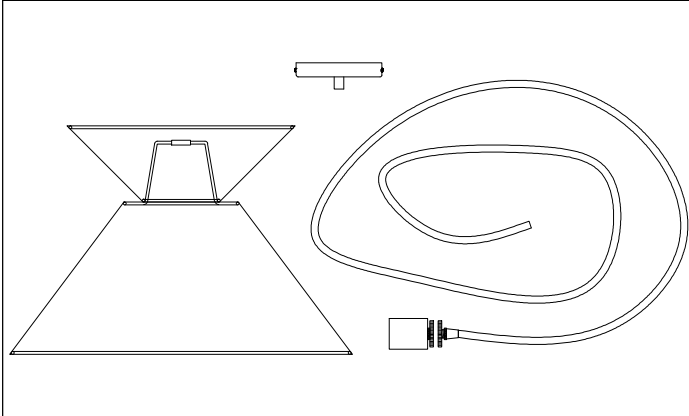

PAT-181P

①

③

⑤

Bulb/ Ampoule:
1x Max 60W E26 Base
(Not Included/ Non Inclus)