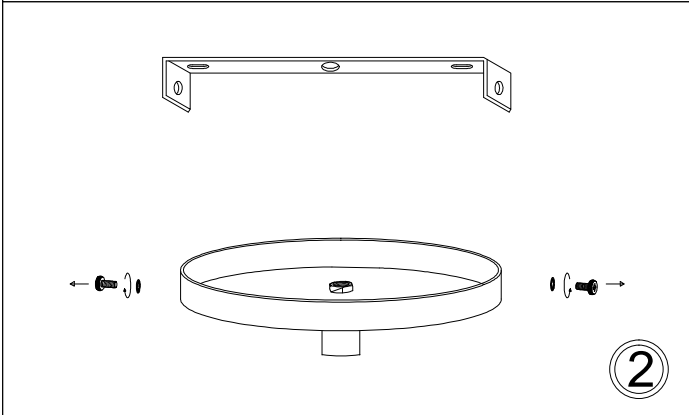

PAT-181P

①

③

⑤

Bulb/ Ampoule:
1x Max 60W E26 Base
(Not Included/ Non Inclus)