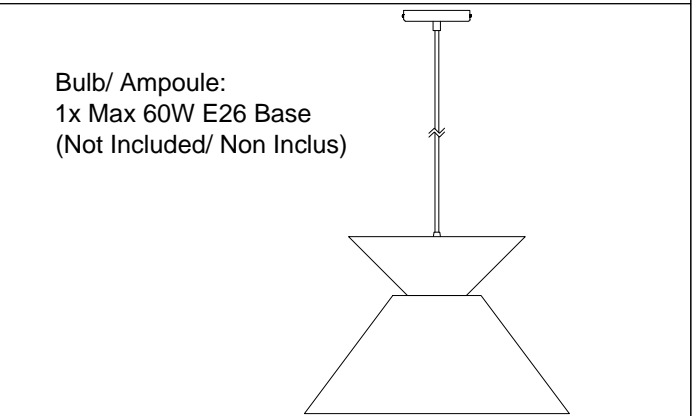

# PAT-181P

①

③

⑤

Bulb/ Ampoule:  
1x Max 60W E26 Base  
(Not Included/ Non Inclus)