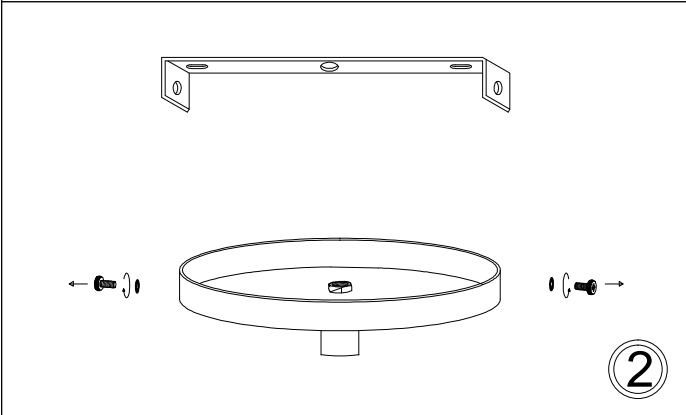

# PAT-181P

①

③

⑤

Bulb/ Ampoule:  
1x Max 60W E26 Base  
(Not Included/ Non Inclus)