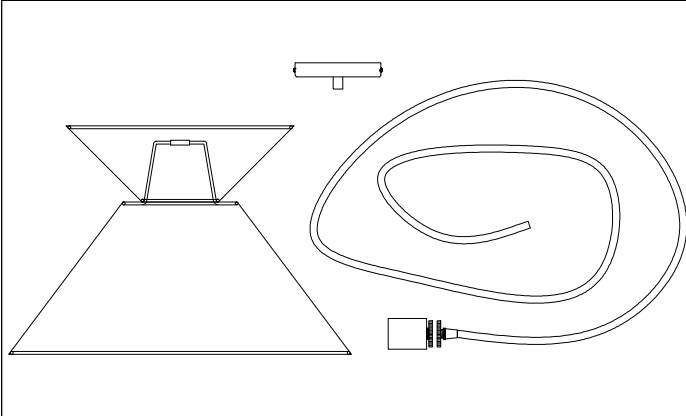

# PAT-181P

①

③

⑤

Bulb/ Ampoule:  
1x Max 60W E26 Base  
(Not Included/ Non Inclus)