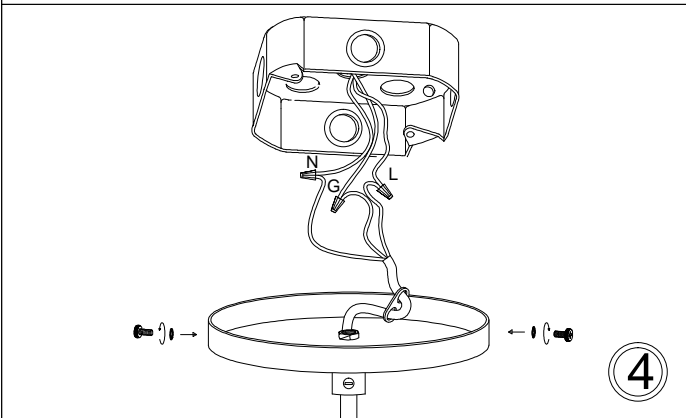

# PAT-181P

①

③

⑤

Bulb/ Ampoule:  
1x Max 60W E26 Base  
(Not Included/ Non Inclus)