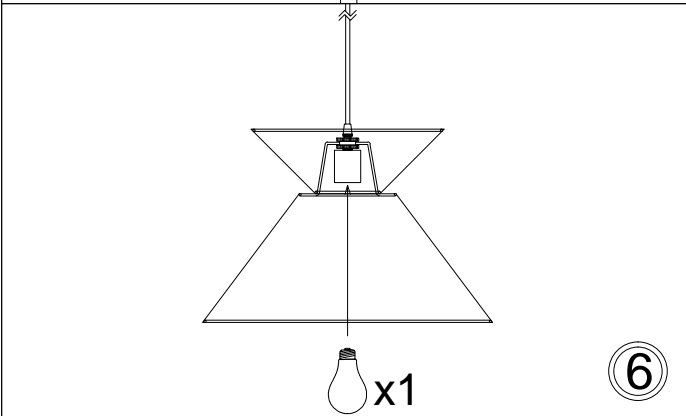

# PAT-181P

①

③

⑤

Bulb/ Ampoule:  
1x Max 60W E26 Base  
(Not Included/ Non Inclus)