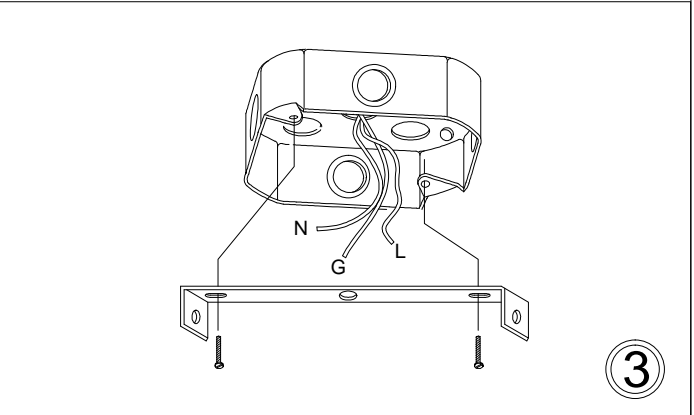

# PAT-181P

①

③

⑤

Bulb/ Ampoule:  
1x Max 60W E26 Base  
(Not Included/ Non Inclus)