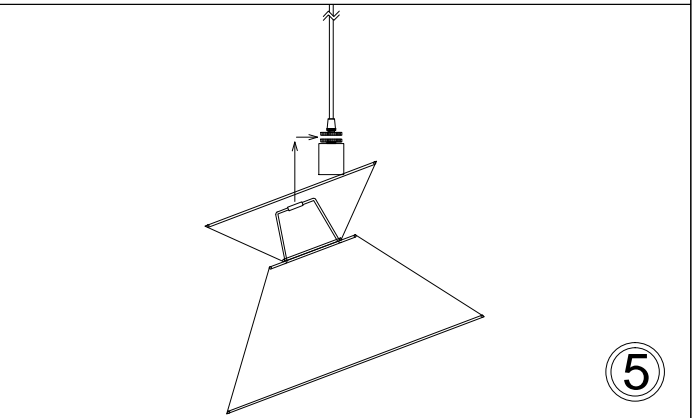

# PAT-181P

①

③

⑤

Bulb/ Ampoule:  
1x Max 60W E26 Base  
(Not Included/ Non Inclus)