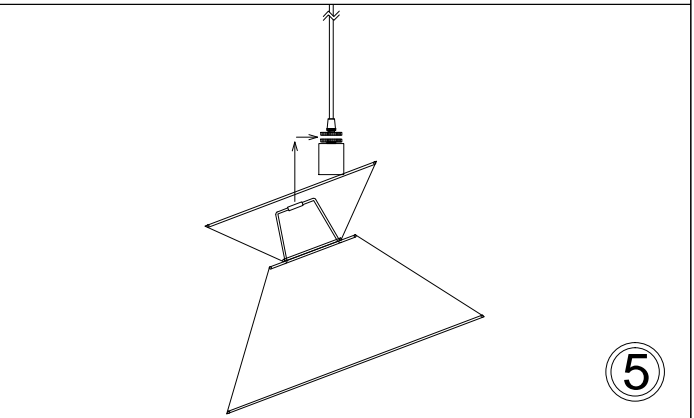

# PAT-181P

①

③

⑤

⑥

Bulb/ Ampoule:  
1x Max 60W E26 Base  
(Not Included/ Non Inclus)