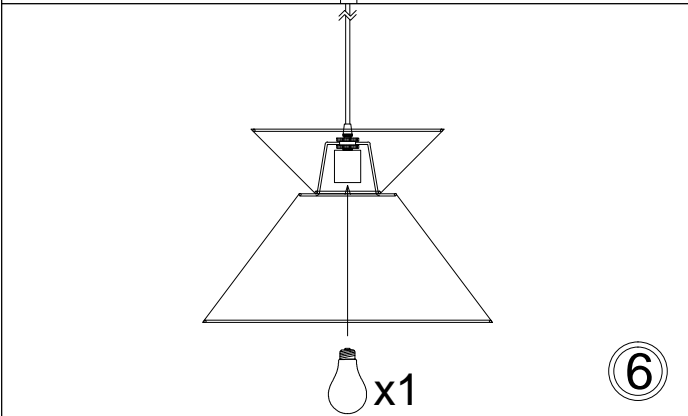

# PAT-181P

①

③

⑤

⑥

Bulb/ Ampoule:  
1x Max 60W E26 Base  
(Not Included/ Non Inclus)