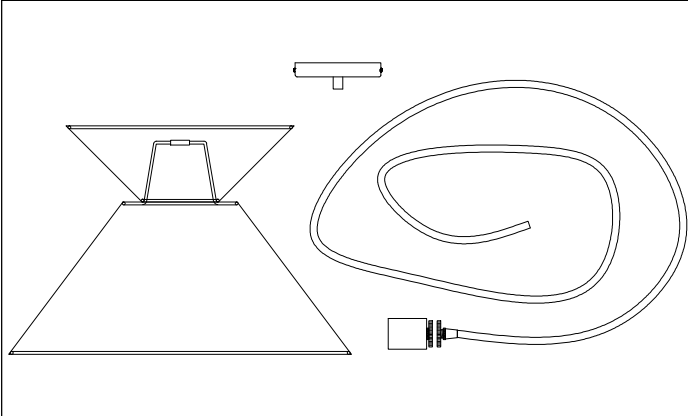

# PAT-181P

①

③

⑤

⑥

Bulb/ Ampoule:  
1x Max 60W E26 Base  
(Not Included/ Non Inclus)