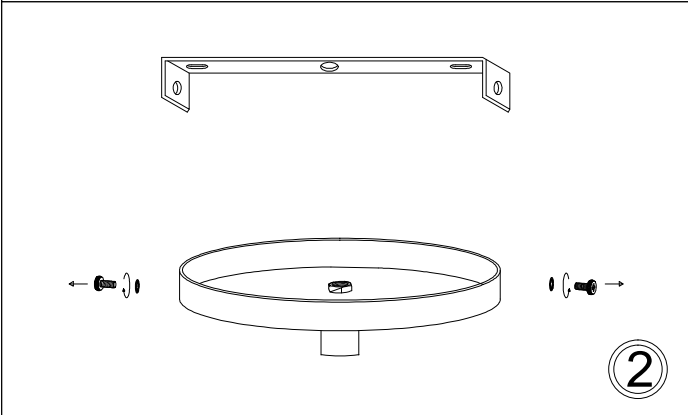

# PAT-181P

①

③

⑤

⑥

Bulb/ Ampoule:  
1x Max 60W E26 Base  
(Not Included/ Non Inclus)