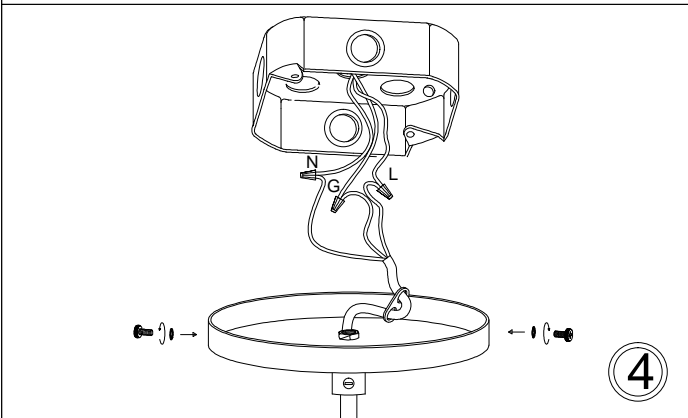

# PAT-181P

①

③

⑤

⑥

Bulb/ Ampoule:  
1x Max 60W E26 Base  
(Not Included/ Non Inclus)