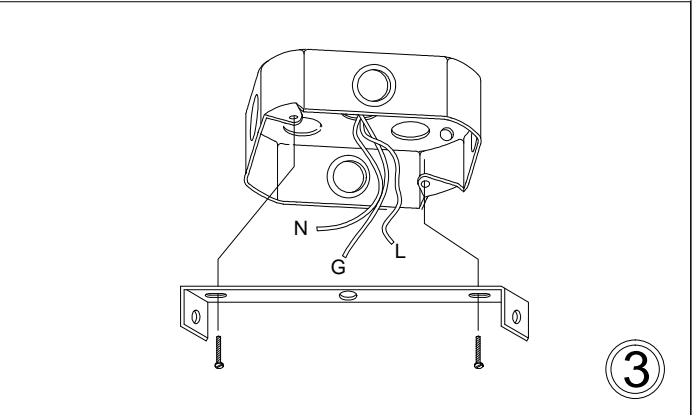

# PAT-181P

①

③

⑤

⑥

Bulb/ Ampoule:  
1x Max 60W E26 Base  
(Not Included/ Non Inclus)