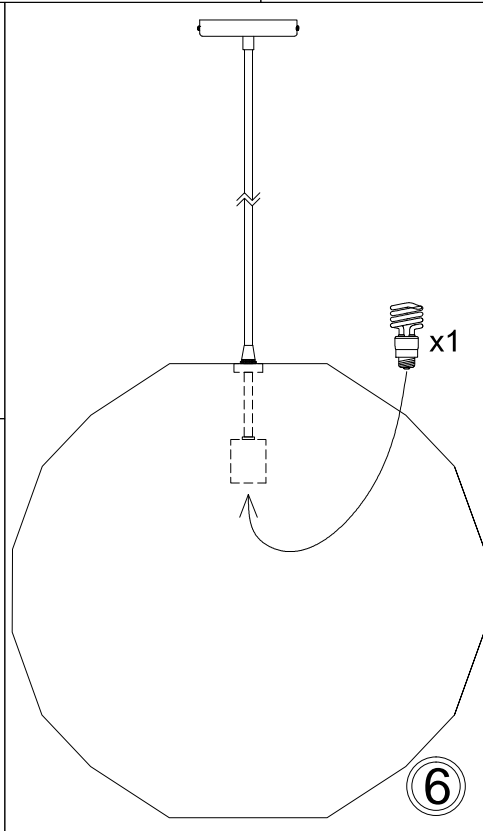

ORI-1P-WH

①

②

③

④

⑥

⑦

⑤

Bulb/ Ampoule:
1x Max 32W
CFL or/ ou LED
E26 Base
(Not Included/
Non Inclus)