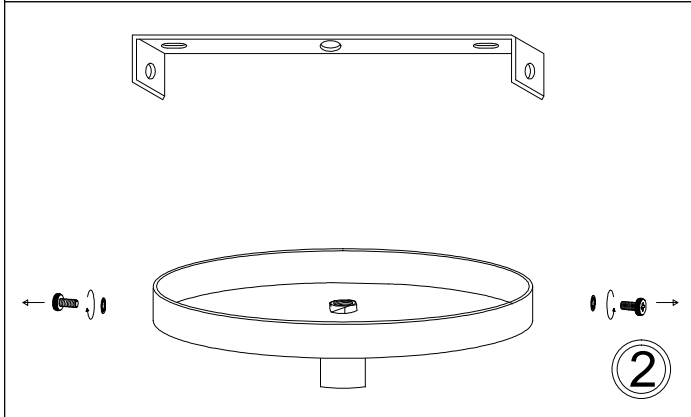

ORI-1P-WH

①

②

③

④

⑥

⑦

⑤

Bulb/ Ampoule:
1x Max 32W
CFL or/ ou LED
E26 Base
(Not Included/
Non Inclus)