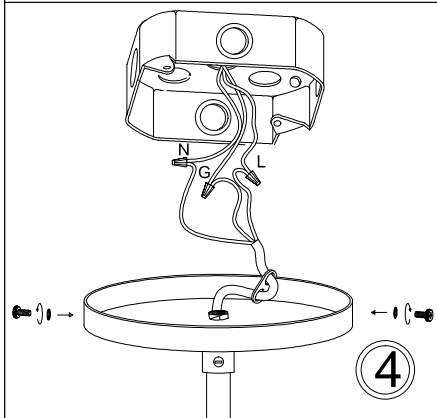

ORI-1P-WH

①

②

③

④

⑥

⑦

⑤

Bulb/ Ampoule:
1x Max 32W
CFL or/ ou LED
E26 Base
(Not Included/
Non Inclus)