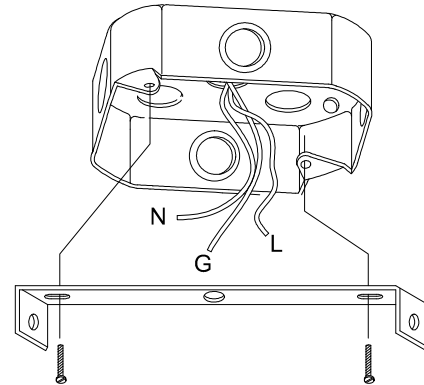

ORI-1P-WH

①

②

③

④

⑥

⑦

⑤

Bulb/ Ampoule:
1x Max 32W
CFL or/ ou LED
E26 Base
(Not Included/
Non Inclus)