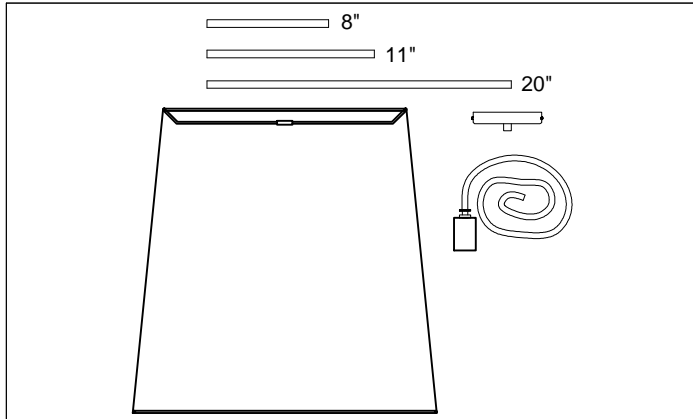

ODR-M

①

③

⑦

Bulbs/ Ampoules:
1x Max 100W E26 Base
(Not Included/ Non Inclus)