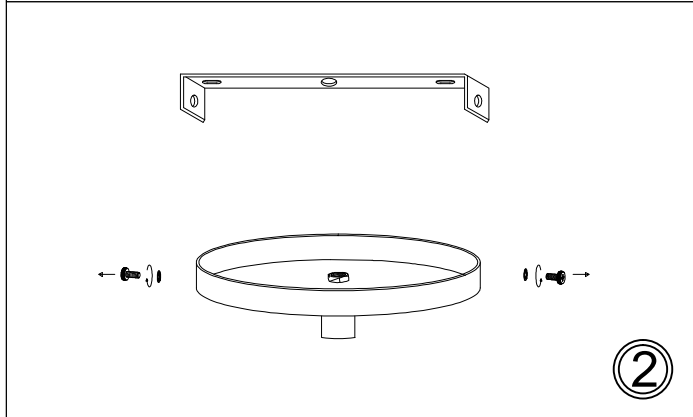

ODR-M

①

③

⑦

Bulbs/ Ampoules:
1x Max 100W E26 Base
(Not Included/ Non Inclus)