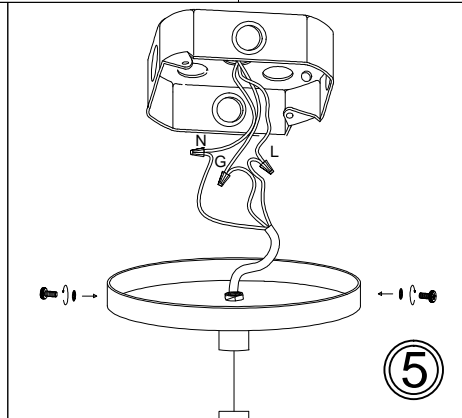

ODR-M

①

③

⑦

Bulbs/ Ampoules:
1x Max 100W E26 Base
(Not Included/ Non Inclus)