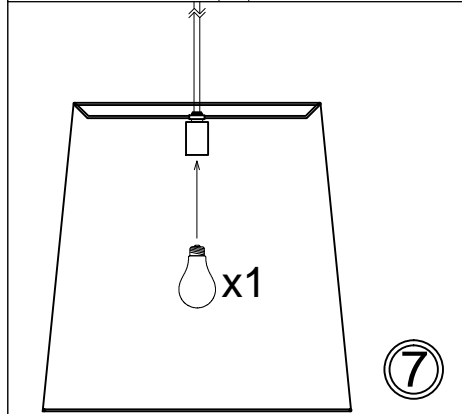

ODR-M

①

③

⑦

Bulbs/ Ampoules:
1x Max 100W E26 Base
(Not Included/ Non Inclus)