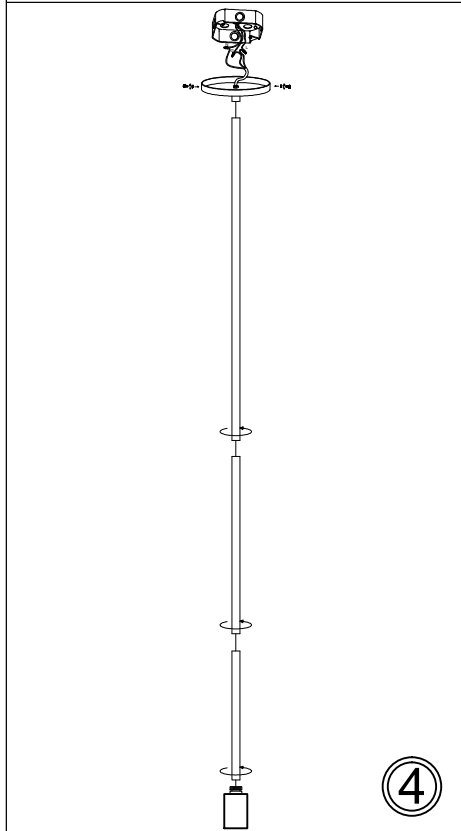

ODR-M

①

③

⑦

Bulbs/ Ampoules:
1x Max 100W E26 Base
(Not Included/ Non Inclus)