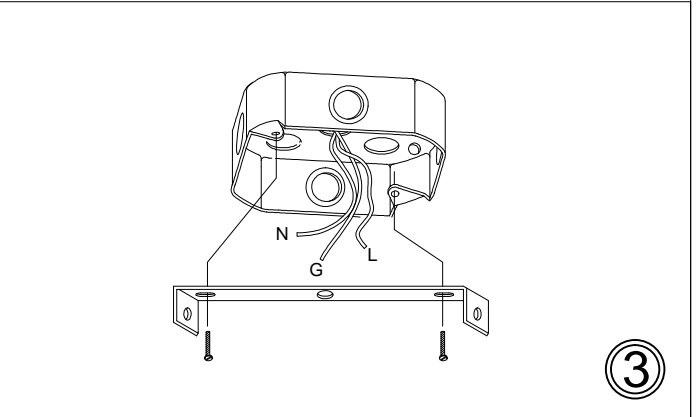

ODR-M

①

③

⑦

Bulbs/ Ampoules:
1x Max 100W E26 Base
(Not Included/ Non Inclus)