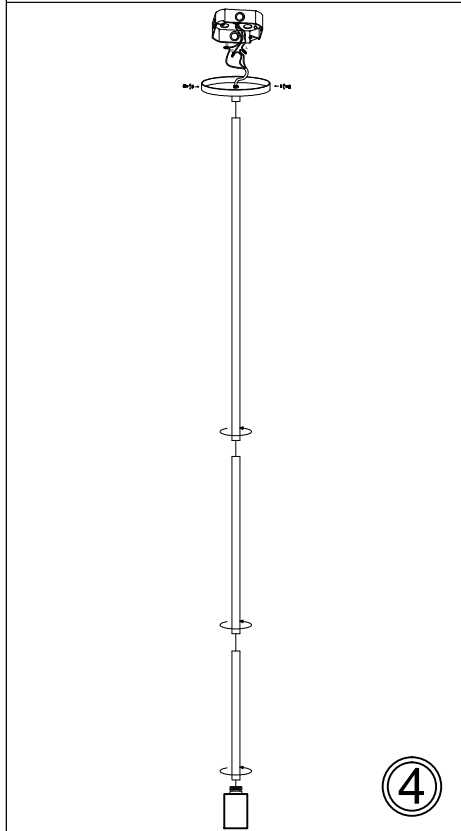

ODR-L

①

②

③

④

⑤

⑥

⑦

Bulbs/ Ampoules:
1x Max 100W
E26 Base
(Not Included/
Non Inclus)