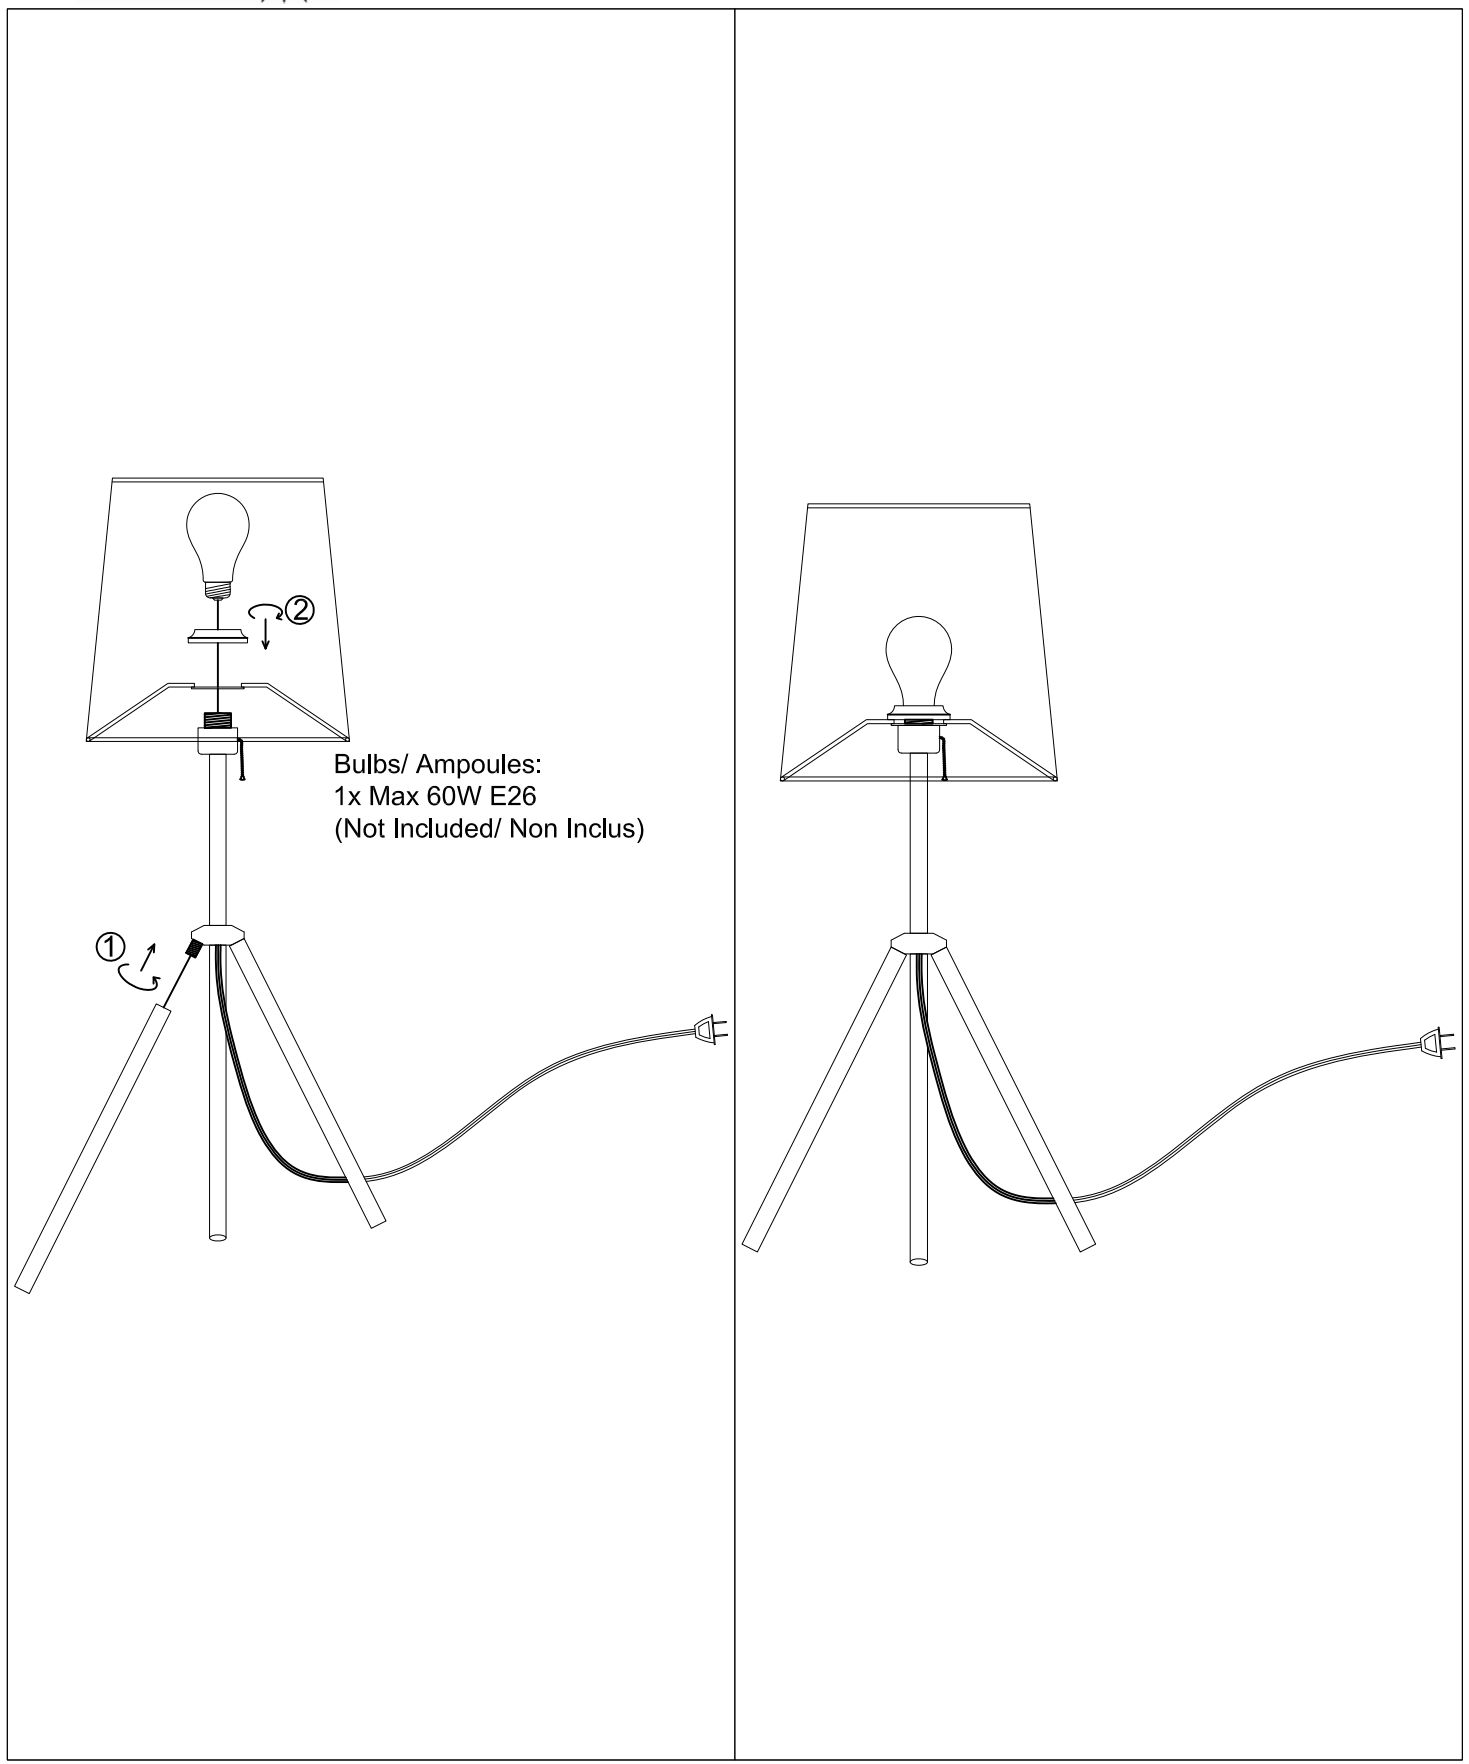

OD3T

Bulbs/ Ampoules:
1x Max 60W E26
(Not Included/ Non Inclus)