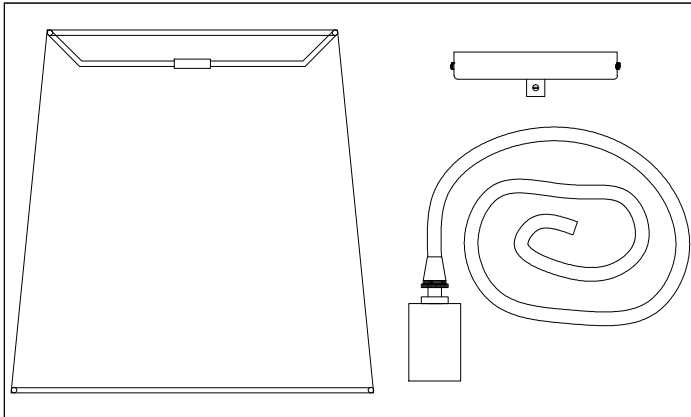

OD-XS

①

②

③

④

⑤

⑥

Bulbs/ Ampoules:
1x Max 40W E26 Base
(Not Included/ Non Inclus)