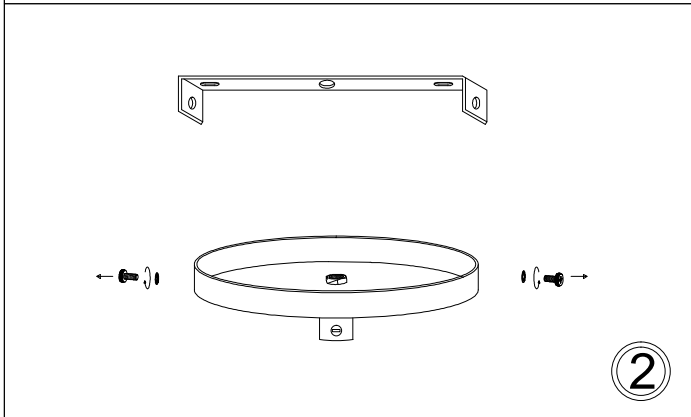

OD-XS

①

②

③

④

⑤

⑥

Bulbs/ Ampoules:
1x Max 40W E26 Base
(Not Included/ Non Inclus)