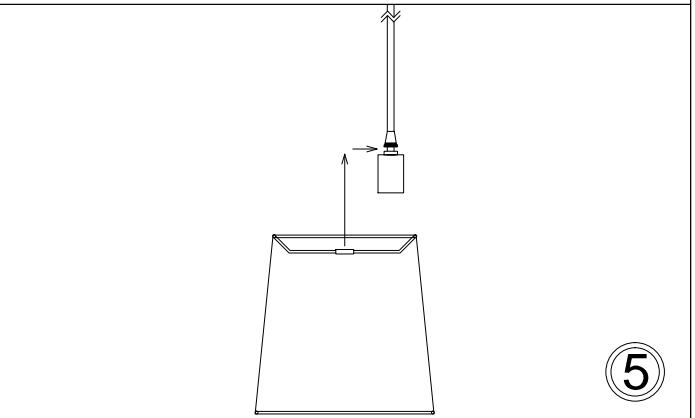

OD-XS

①

②

③

④

⑤

⑥

Bulbs/ Ampoules:
1x Max 40W E26 Base
(Not Included/ Non Inclus)