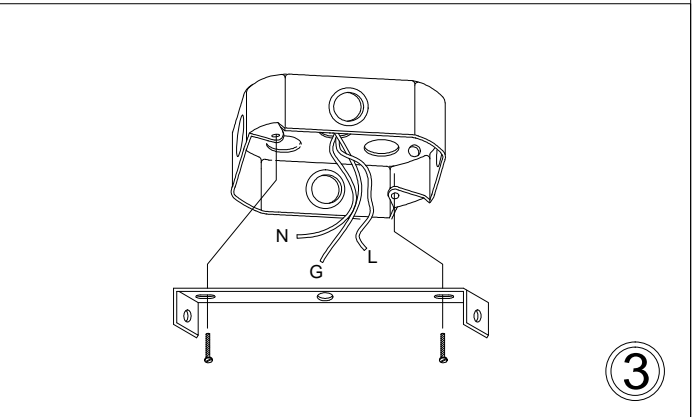

OD-XS

①

②

③

④

⑤

⑥

Bulbs/ Ampoules:
1x Max 40W E26 Base
(Not Included/ Non Inclus)