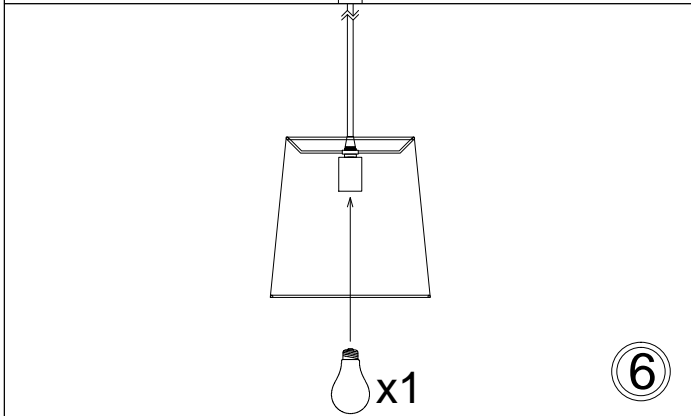

OD-XS

①

②

③

④

⑤

⑥

Bulbs/ Ampoules:
1x Max 40W E26 Base
(Not Included/ Non Inclus)