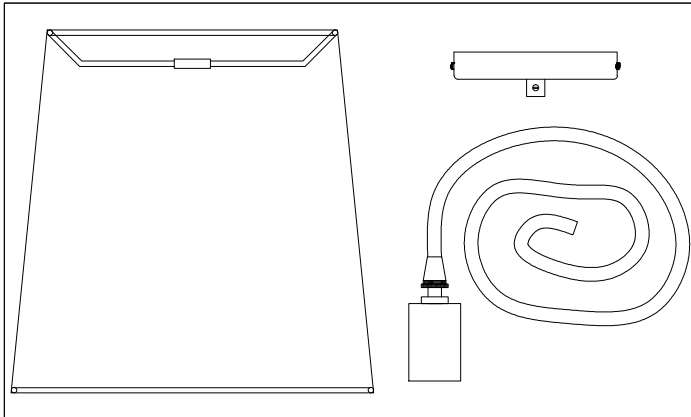

# OD-XS

1

2

3

4

5

6

Bulbs/ Ampoules:  
1x Max 40W E26 Base  
(Not Included/ Non Inclus)