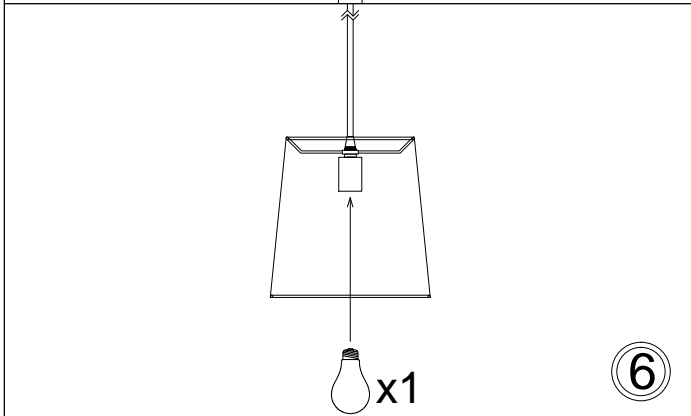

# OD-XS

1

2

3

4

5

6

Bulbs/ Ampoules:  
1x Max 40W E26 Base  
(Not Included/ Non Inclus)