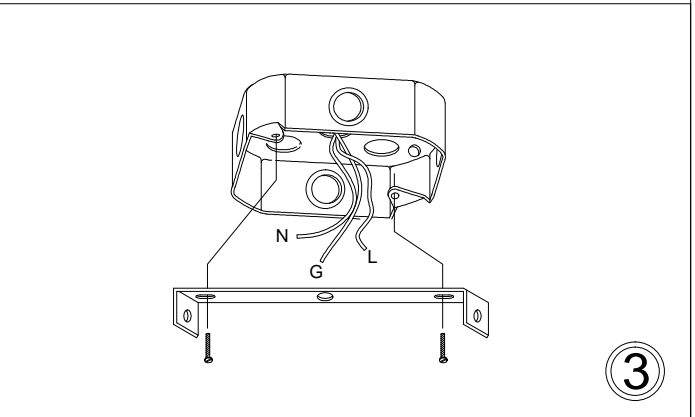

# OD-XS

1

2

3

4

5

6

Bulbs/ Ampoules:  
1x Max 40W E26 Base  
(Not Included/ Non Inclus)