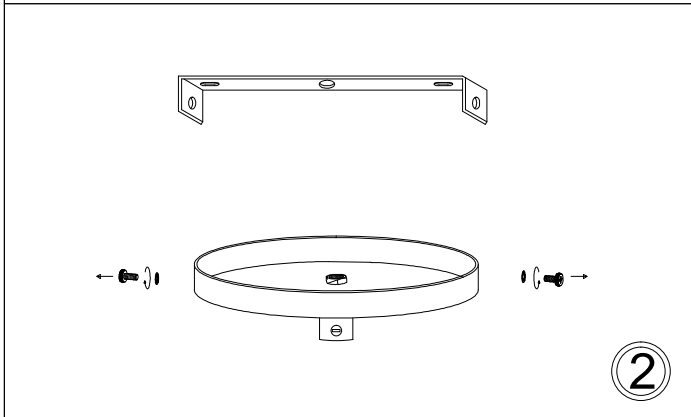

# OD-XS

1

2

3

4

5

6

Bulbs/ Ampoules:  
1x Max 40W E26 Base  
(Not Included/ Non Inclus)