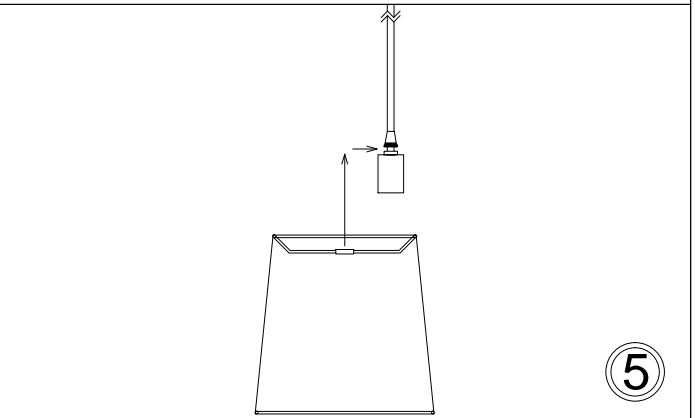

# OD-XS

1

2

3

4

5

6

Bulbs/ Ampoules:  
1x Max 40W E26 Base  
(Not Included/ Non Inclus)