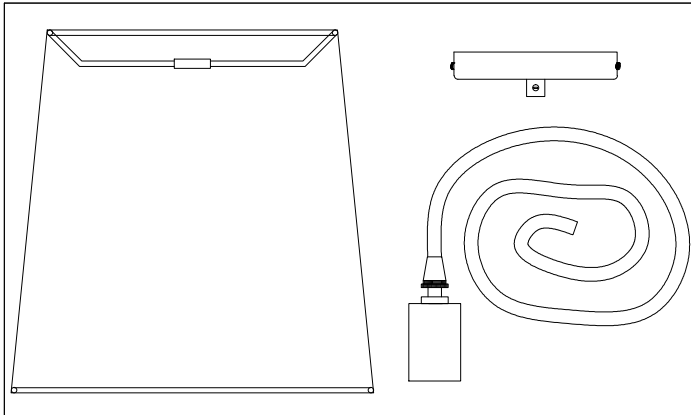

OD-XS

①

②

③

④

⑤

⑥

Bulbs/ Ampoules:
1x Max 40W E26 Base
(Not Included/ Non Inclus)