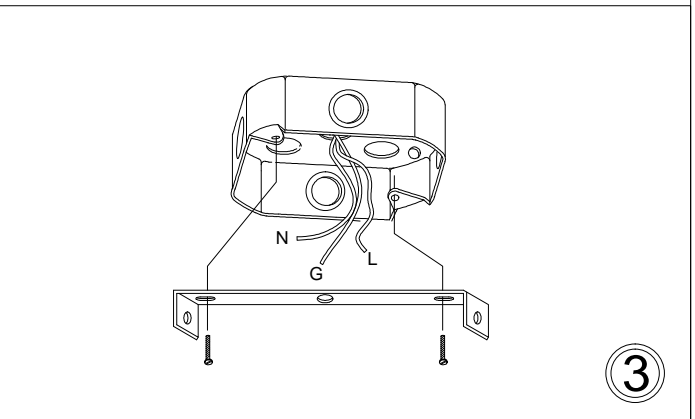

OD-XS

①

②

③

④

⑤

⑥

Bulbs/ Ampoules:
1x Max 40W E26 Base
(Not Included/ Non Inclus)