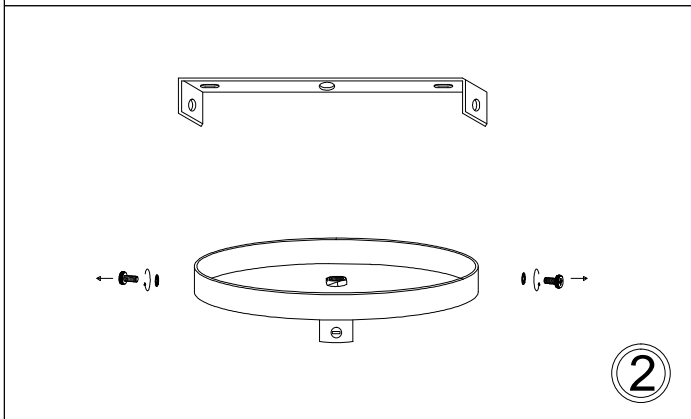

OD-XS

①

②

③

④

⑤

⑥

Bulbs/ Ampoules:
1x Max 40W E26 Base
(Not Included/ Non Inclus)