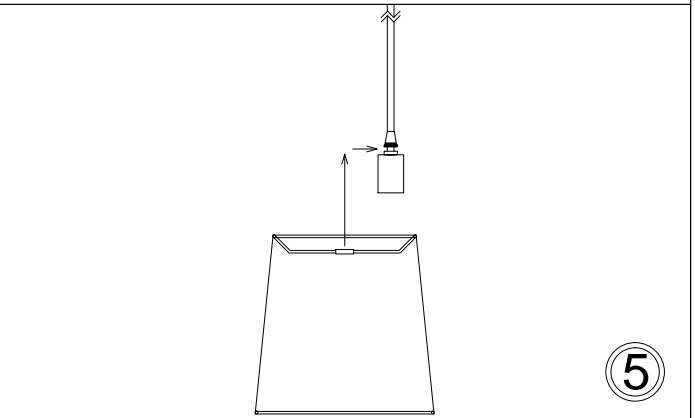

# OD-XS

①

②

③

④

⑤

⑥

Bulbs/ Ampoules:  
1x Max 40W E26 Base  
(Not Included/ Non Inclus)