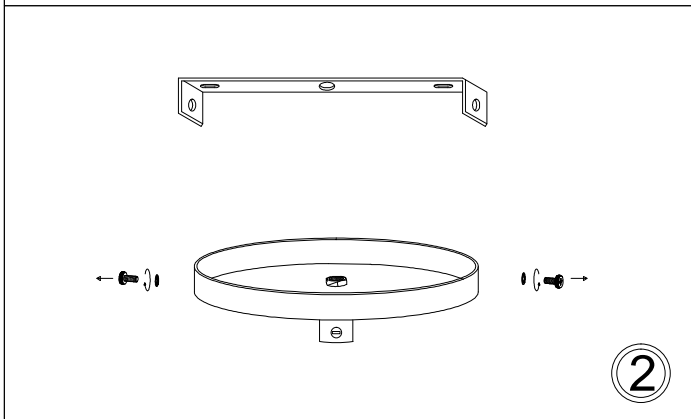

# OD-XS

①

②

③

④

⑤

⑥

Bulbs/ Ampoules:  
1x Max 40W E26 Base  
(Not Included/ Non Inclus)