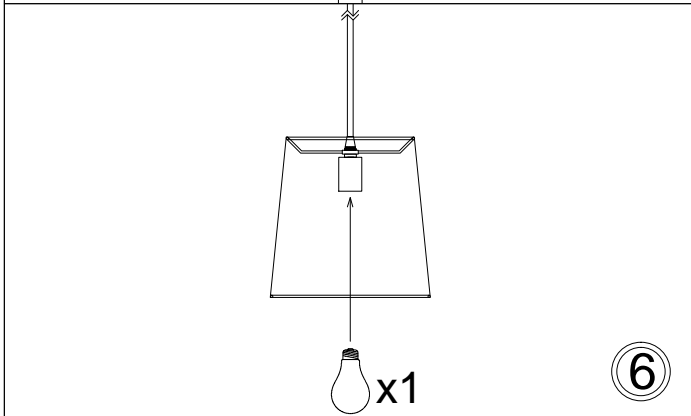

# OD-XS

①

②

③

④

⑤

⑥

Bulbs/ Ampoules:  
1x Max 40W E26 Base  
(Not Included/ Non Inclus)