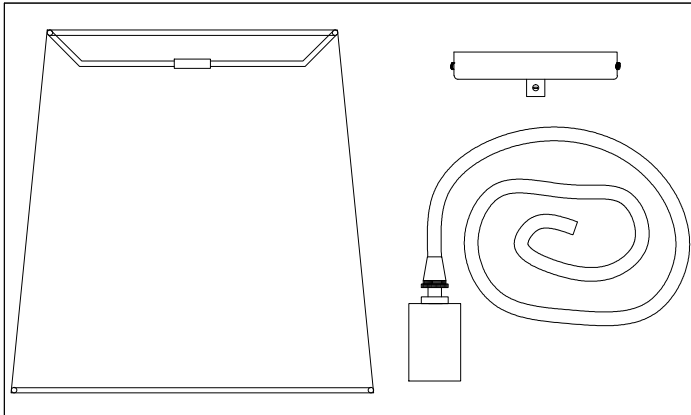

# OD-XS

①

②

③

④

⑤

⑥

Bulbs/ Ampoules:  
1x Max 40W E26 Base  
(Not Included/ Non Inclus)