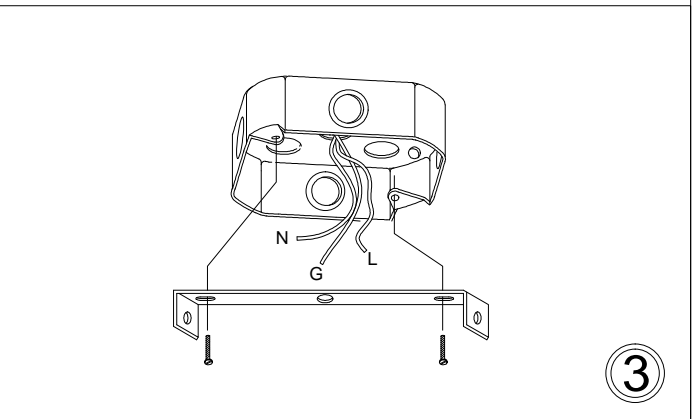

# OD-XS

①

②

③

④

⑤

⑥

Bulbs/ Ampoules:  
1x Max 40W E26 Base  
(Not Included/ Non Inclus)