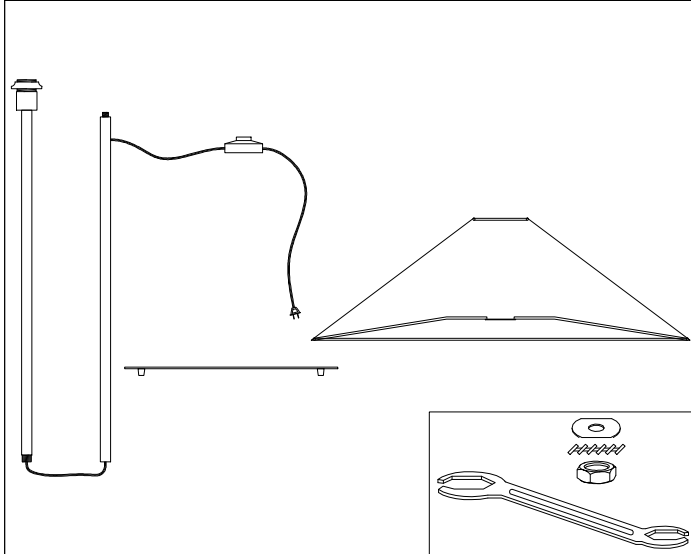

MM241F

1

2

3

4

Bulb/ Ampoule:
1x Max 100W E26 Base
(Not Included/ Non Inclus)