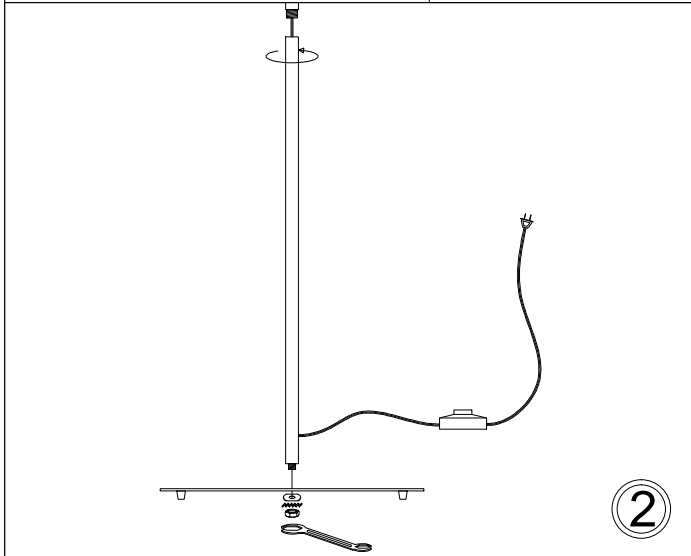

MM241F

1

2

3

4

Bulb/ Ampoule:
1x Max 100W E26 Base
(Not Included/ Non Inclus)