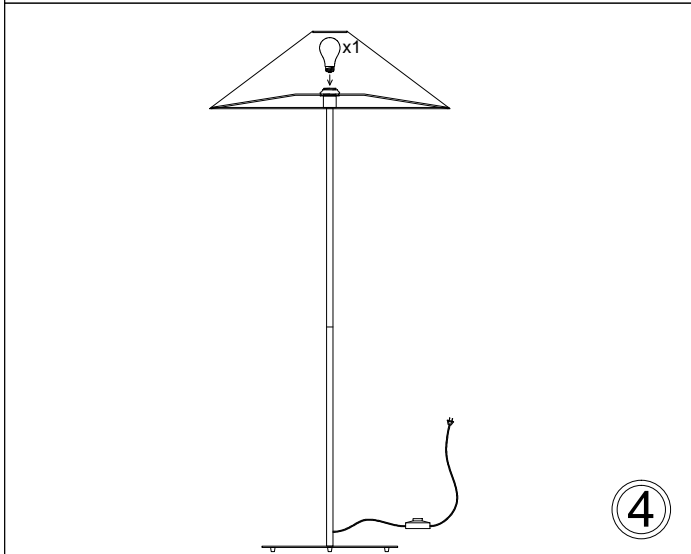

MM241F

1

2

3

4

Bulb/ Ampoule:
1x Max 100W E26 Base
(Not Included/ Non Inclus)