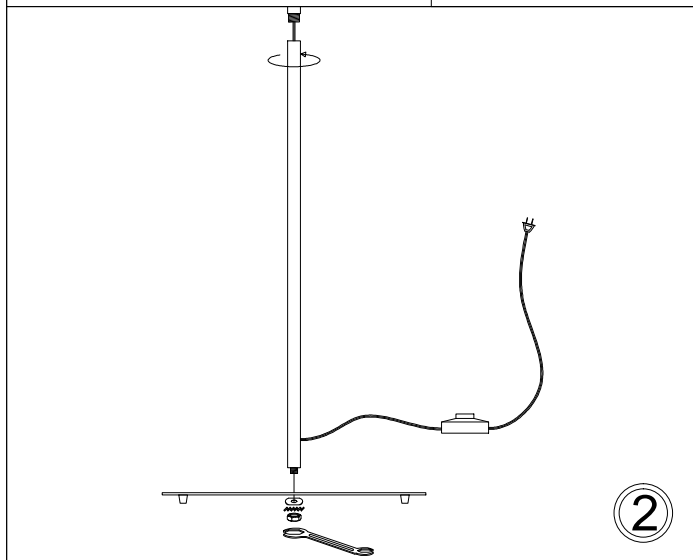

MM241F

1

2

3

4

Bulb/ Ampoule:
1x Max 100W E26 Base
(Not Included/ Non Inclus)