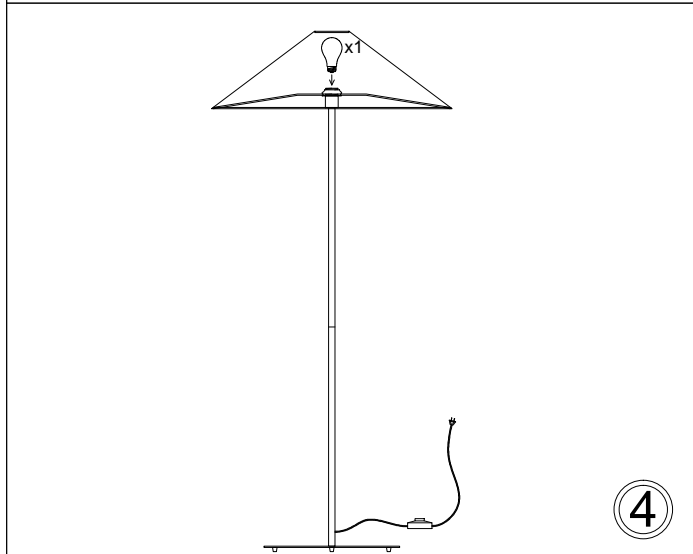

MM241F

1

2

3

4

Bulb/ Ampoule:
1x Max 100W E26 Base
(Not Included/ Non Inclus)