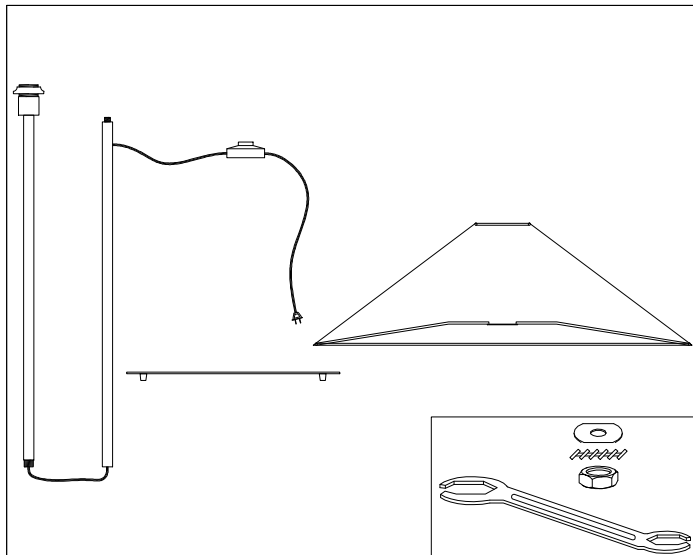

MM241F

1

2

3

4

Bulb/ Ampoule:
1x Max 100W E26 Base
(Not Included/ Non Inclus)