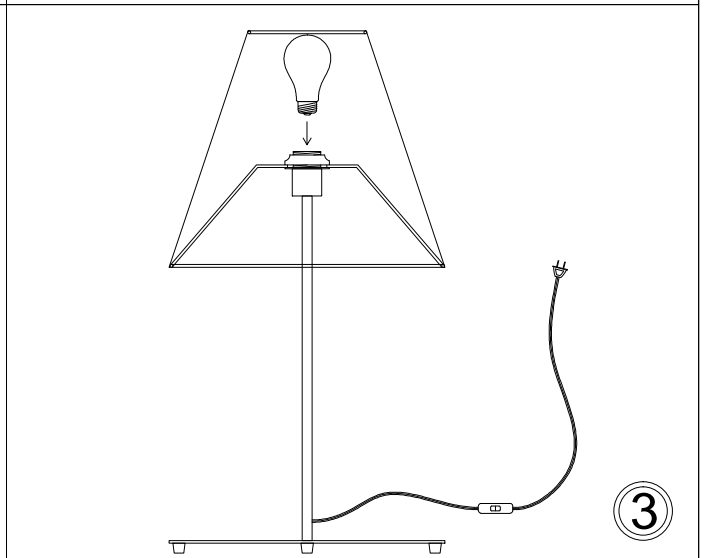

MM142T

Bulbs/ Ampules:
1x Max 60W
E26 Base
(Not Included/
Non Inklus)