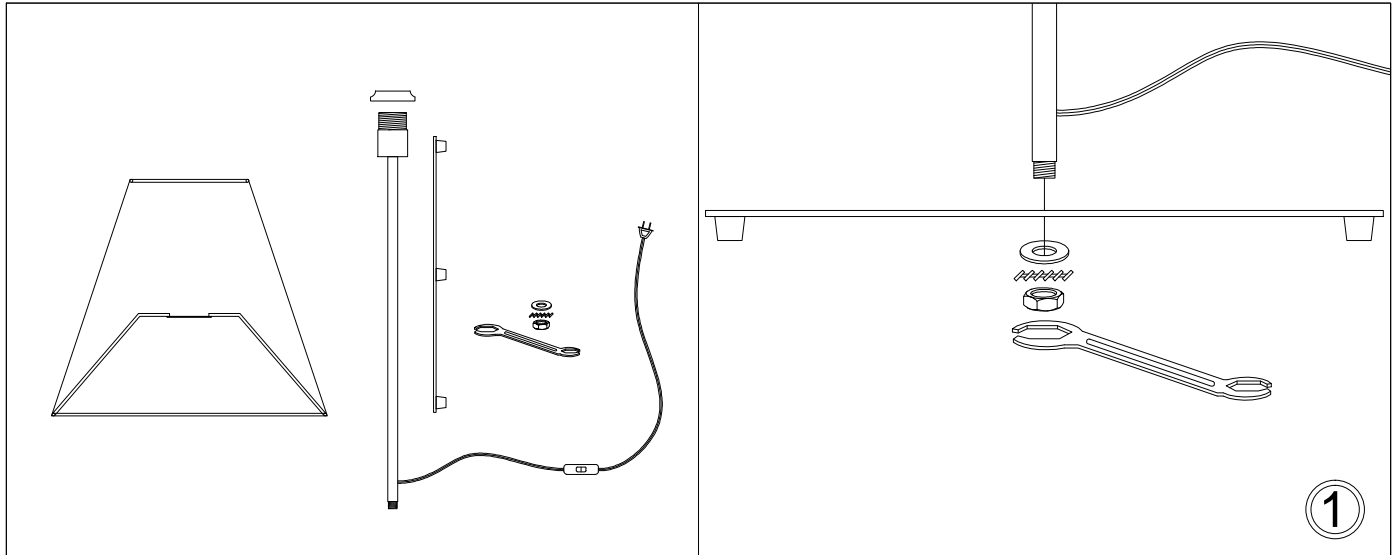

MM142T

Bulbs/ Ampules:
1x Max 60W
E26 Base
(Not Included/
Non Inklus)