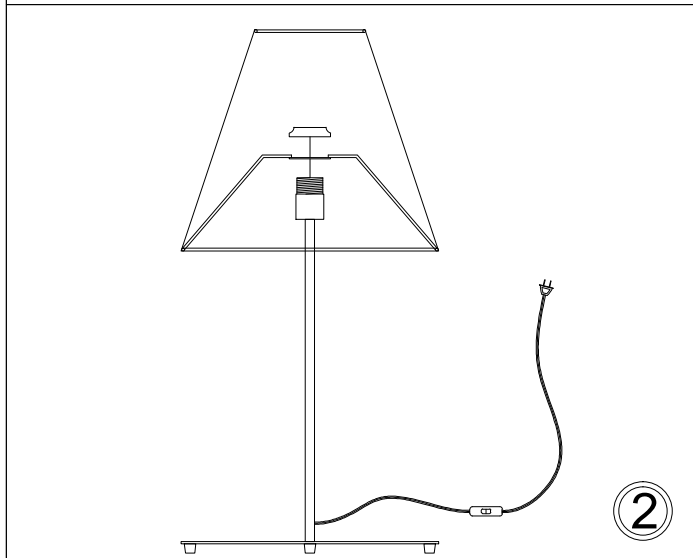

MM142T

Bulbs/ Ampules:
1x Max 60W
E26 Base
(Not Included/
Non Inklus)