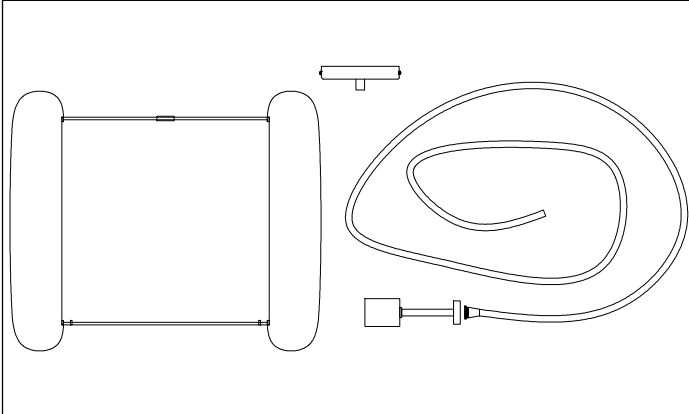

MIA-181P

1

2

3

4

5

6

Bulbs/ Ampoules:
1x Max 100W
E26 Base
(Not Included/
Non Inclus)