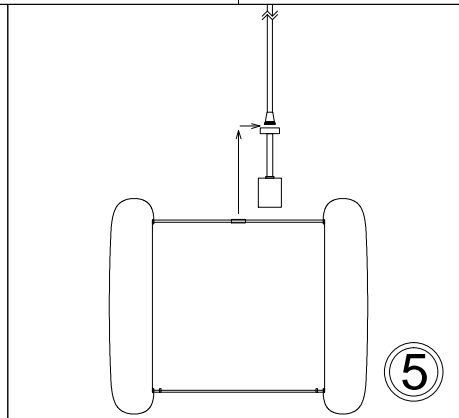

MIA-181P

1

2

3

4

5

6

Bulbs/ Ampoules:
1x Max 100W
E26 Base
(Not Included/
Non Inclus)