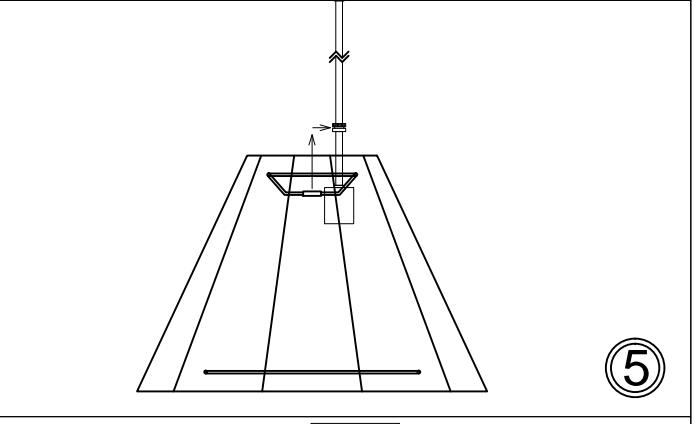

# KEN-S

①

③

⑤

Bulbs/ Ampoules:  
1x Max 60W  
E26 Base  
(Not Included/  
Non Inclus)

⑥