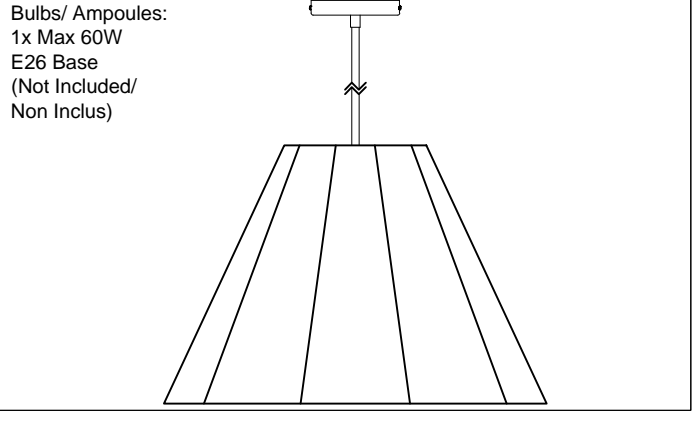

# KEN-S

①

③

⑤

Bulbs/ Ampoules:  
1x Max 60W  
E26 Base  
(Not Included/  
Non Inclus)

⑥