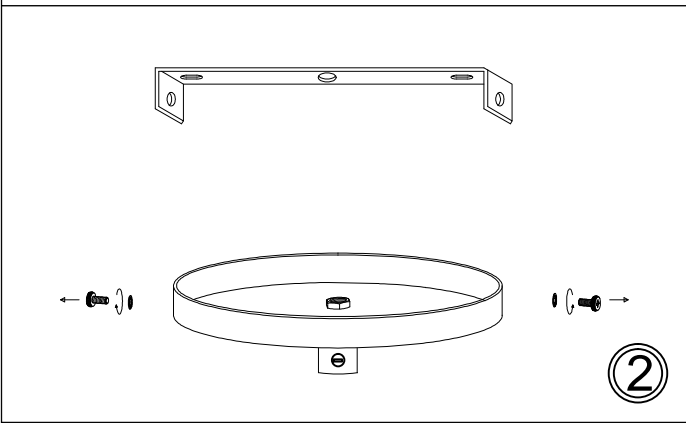

# KEN-S

①

③

⑤

Bulbs/ Ampoules:  
1x Max 60W  
E26 Base  
(Not Included/  
Non Inclus)

⑥