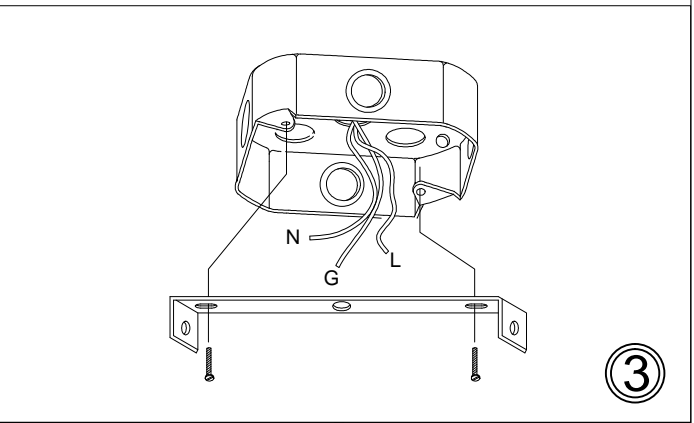

# KEN-S

①

③

⑤

Bulbs/ Ampoules:  
1x Max 60W  
E26 Base  
(Not Included/  
Non Inclus)

⑥