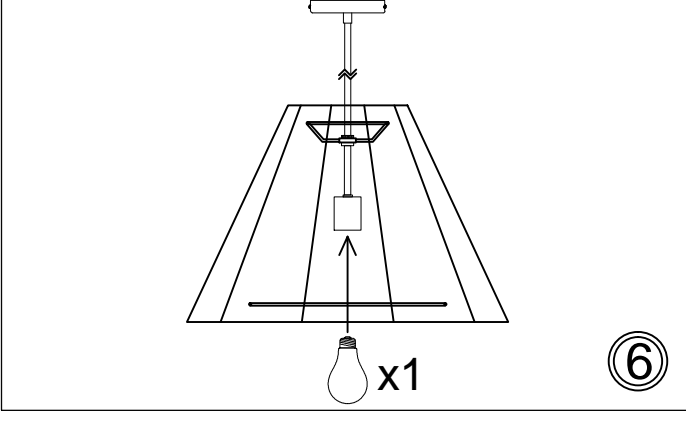

# KEN-S

①

③

⑤

Bulbs/ Ampoules:  
1x Max 60W  
E26 Base  
(Not Included/  
Non Inclus)

⑥