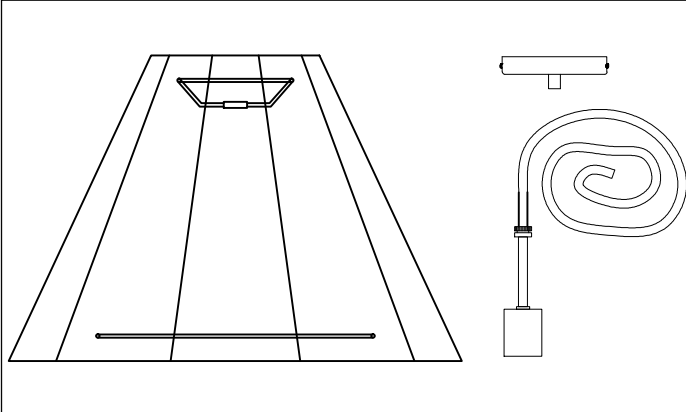

# KEN-S

①

③

⑤

Bulbs/ Ampoules:  
1x Max 60W  
E26 Base  
(Not Included/  
Non Inclus)

⑥