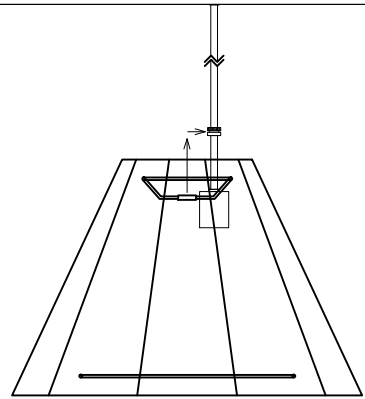

KEN-S

①

②

③

④

⑤

⑥

Bulbs/ Ampoules:
1x Max 60W
E26 Base
(Not Included/
Non Inclus)