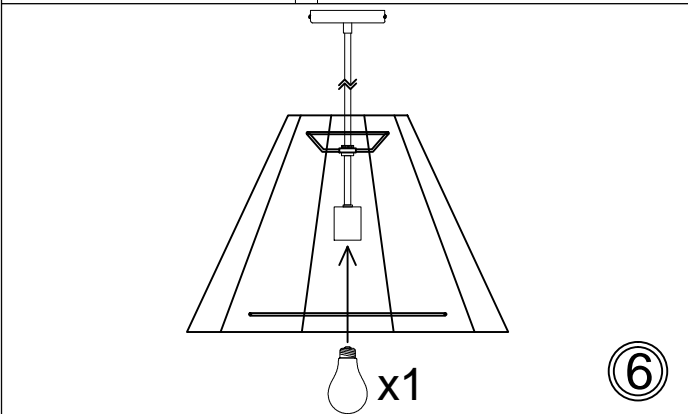

KEN-S

①

②

③

④

⑤

⑥

Bulbs/ Ampoules:
1x Max 60W
E26 Base
(Not Included/
Non Inclus)