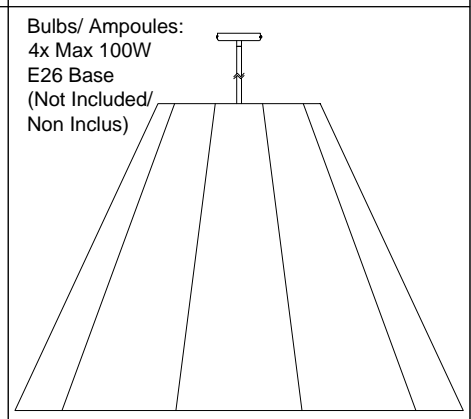

KEN-L

1

2

3

4

5

6

7

Bulbs/ Ampoules:
4x Max 100W
E26 Base
(Not Included/
Non Inclus)