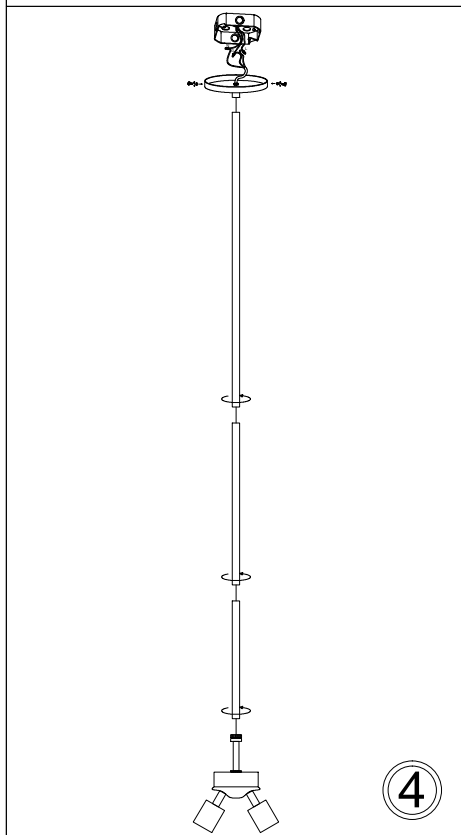

KEN-L

1

2

3

4

5

6

7

Bulbs/ Ampoules:
4x Max 100W
E26 Base
(Not Included/
Non Inclus)