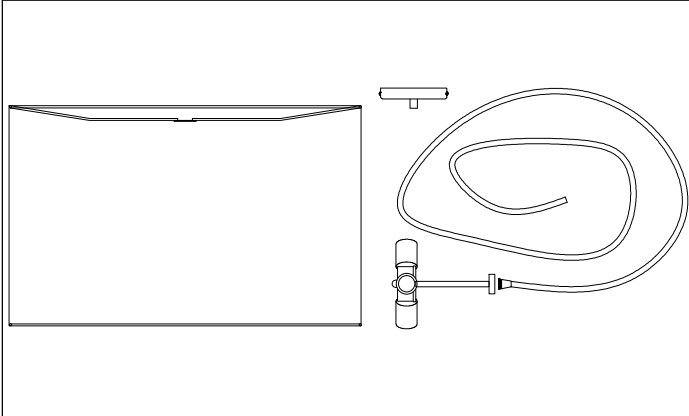

# KAT-241P-WH

①

③

⑤

Bulbs/ Ampoules:  
3x Max 100W  
Type-A or/ ou CFL  
(Not Included/ Non Inclus)