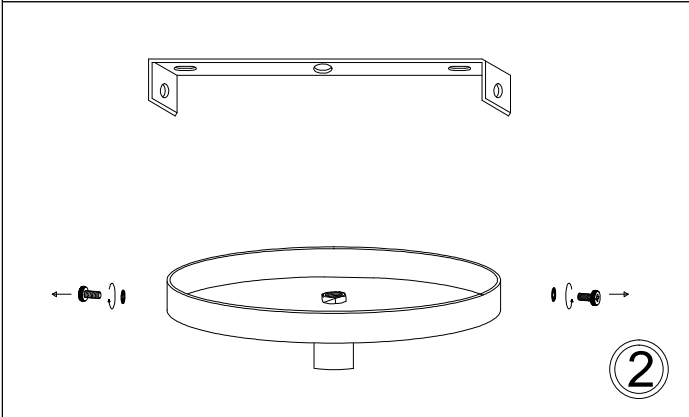

# KAT-241P-WH

①

③

⑤

Bulbs/ Ampoules:  
3x Max 100W  
Type-A or/ ou CFL  
(Not Included/ Non Inclus)