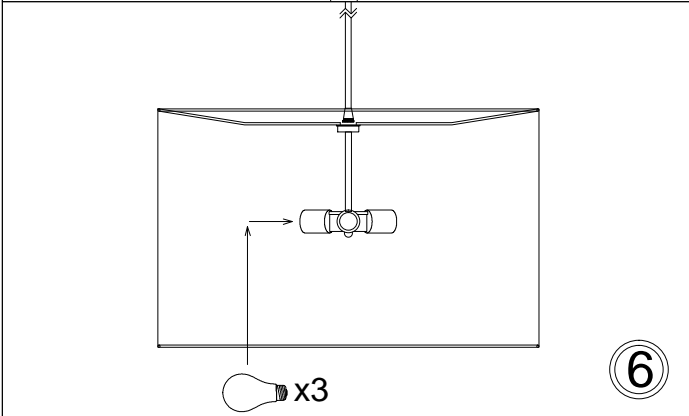

# KAT-241P-WH

①

③

⑤

Bulbs/ Ampoules:  
3x Max 100W  
Type-A or/ ou CFL  
(Not Included/ Non Inclus)