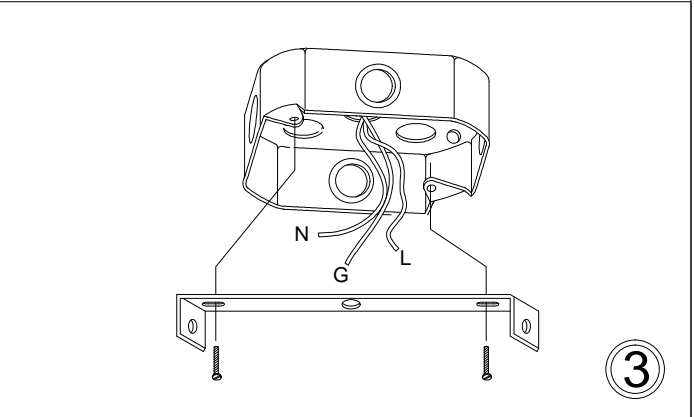

# KAT-241P-WH

①

③

⑤

Bulbs/ Ampoules:  
3x Max 100W  
Type-A or/ ou CFL  
(Not Included/ Non Inclus)