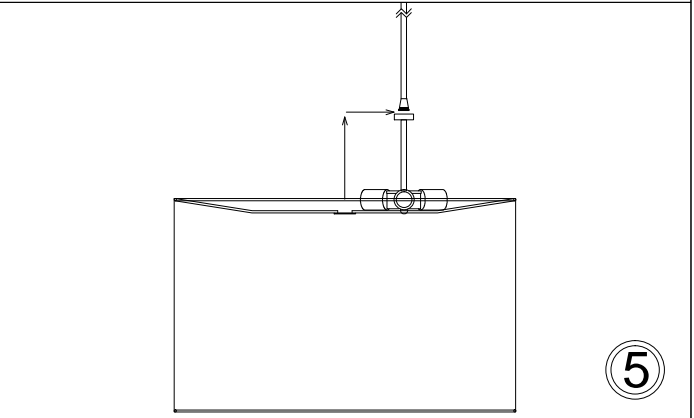

# KAT-241P-WH

①

③

⑤

Bulbs/ Ampoules:  
3x Max 100W  
Type-A or/ ou CFL  
(Not Included/ Non Inclus)