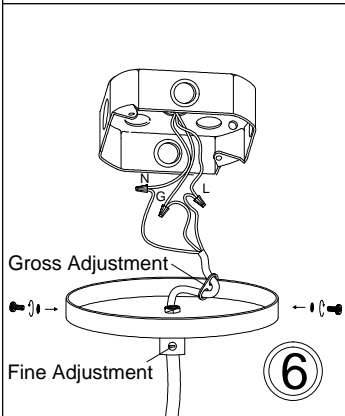

JES-201P-MB-500

1

3

4

5

Bulb/ Ampoule:
1x Max 100W
E26 Base
(Not Included/
Non Inclus)

6

7