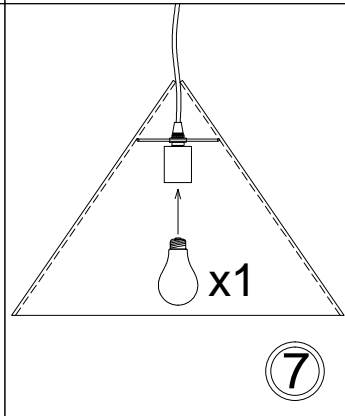

JES-201P-MB-500

1

3

4

5

Bulb/ Ampoule:
1x Max 100W
E26 Base
(Not Included/
Non Inclus)

6

7