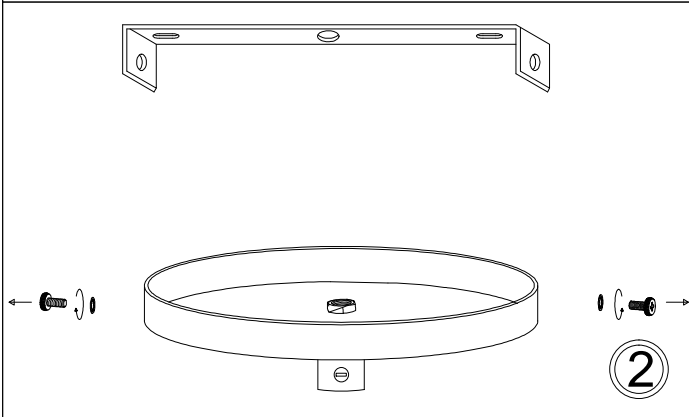

JES-201P-MB-500

1

3

4

5

Bulb/ Ampoule:
1x Max 100W
E26 Base
(Not Included/
Non Inclus)

6

7