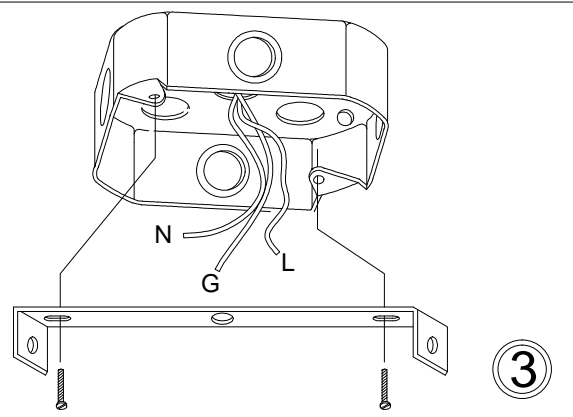

JES-201P-MB-500

1

3

4

5

Bulb/ Ampoule:
1x Max 100W
E26 Base
(Not Included/
Non Inclus)

6

7