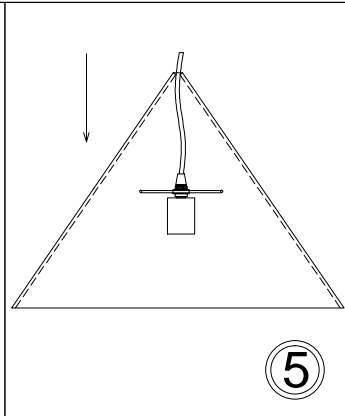

JES-201P-MB-500

1

3

4

5

Bulb/ Ampoule:
1x Max 100W
E26 Base
(Not Included/
Non Inclus)

6

7