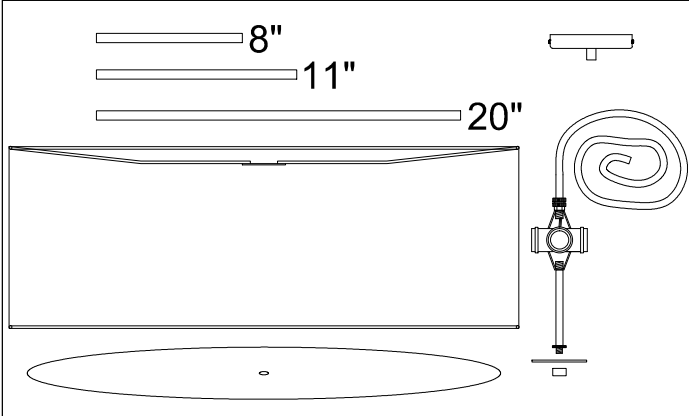

# HEL-304P

1

2

3

4

5

6

7

8

Bulbs/ Ampoules:  
4x Max 60W  
E26 Base  
(Not Included/  
Non Inclus)