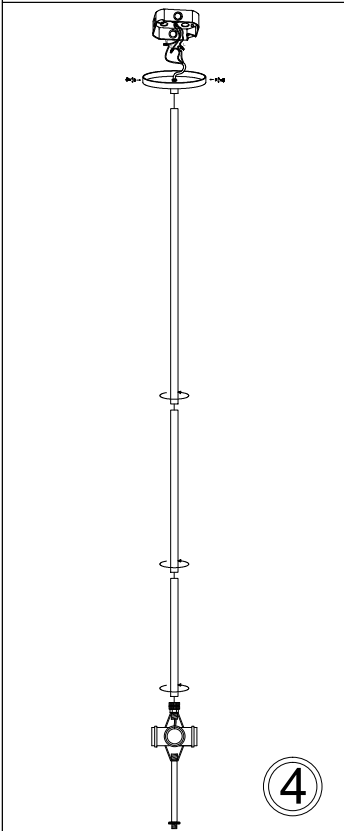

# HEL-304P

1

2

3

4

5

6

7

8

Bulbs/ Ampoules:  
4x Max 60W  
E26 Base  
(Not Included/  
Non Inclus)