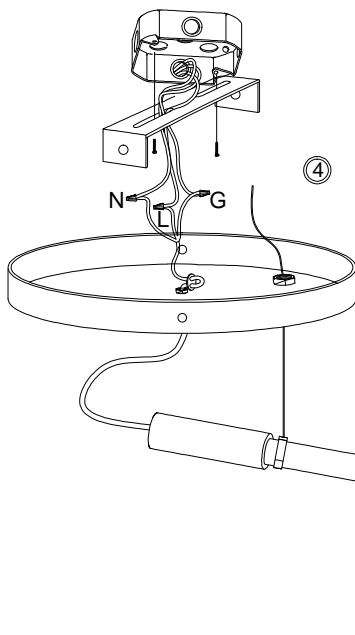

DSTX-53P

OFF/ FERME

①

③

④

N G

②

(Ceiling/ Plafond)

(Screw Not Included/
Vis Non Inclus)