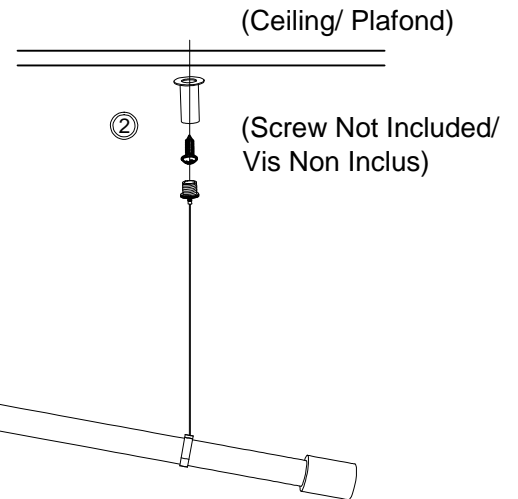

DSTX-53P

OFF/ FERME

①

③

④

N G

②

(Ceiling/ Plafond)

(Screw Not Included/
Vis Non Inclus)