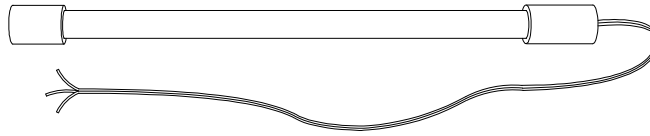

DSTX-53P

OFF/ FERME

①

③

④

N G

②

(Ceiling/ Plafond)

(Screw Not Included/
Vis Non Inclus)