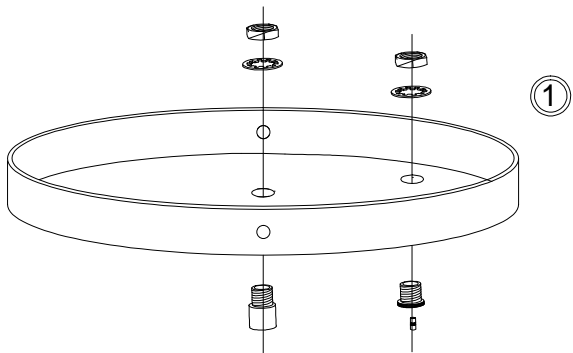

DSTX-53P

OFF/ FERME

①

③

④

N G

②

(Ceiling/ Plafond)

(Screw Not Included/
Vis Non Inclus)