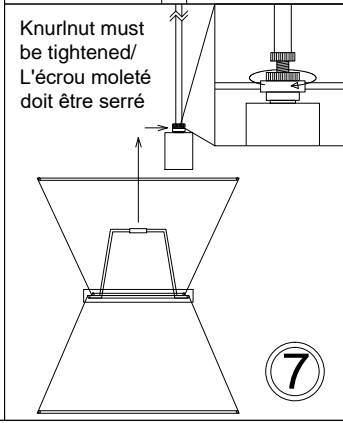

# CTN-121P

1

3

5

6

Bulb/Ampoule:  
1x Max 60W  
E26 Base  
(Not Included/  
Non Inclus)

7

8

MAX 51"  
(1295mm)

14"  
(356mm)

12"  
(305mm)