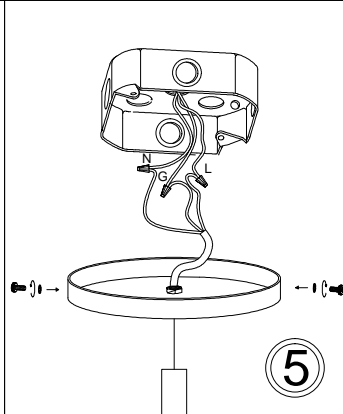

# CTN-121P

1

3

5

6

Bulb/Ampoule:  
1x Max 60W  
E26 Base  
(Not Included/  
Non Inclus)

7

8

MAX 51"  
(1295mm)

14"  
(356mm)

12"  
(305mm)