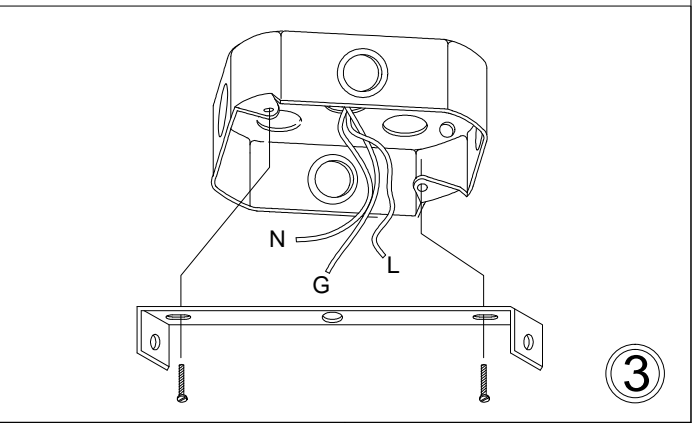

# CTN-121P

1

3

5

6

Bulb/Ampoule:  
1x Max 60W  
E26 Base  
(Not Included/  
Non Inclus)

7

8

MAX 51"  
(1295mm)

14"  
(356mm)

12"  
(305mm)