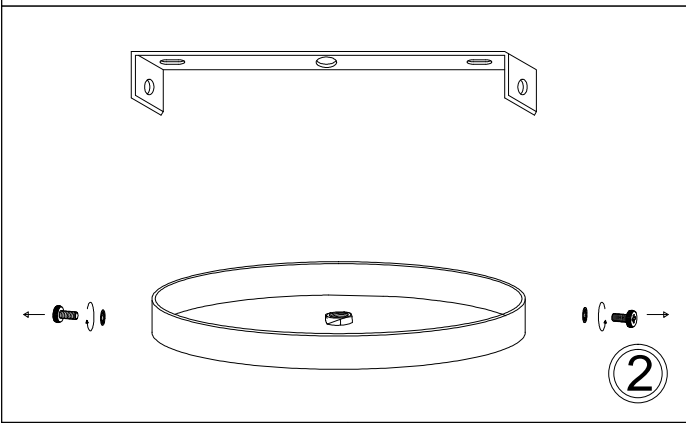

# CTN-121P

1

3

5

6

Bulb/Ampoule:  
1x Max 60W  
E26 Base  
(Not Included/  
Non Inclus)

7

8

MAX 51"  
(1295mm)

14"  
(356mm)

12"  
(305mm)