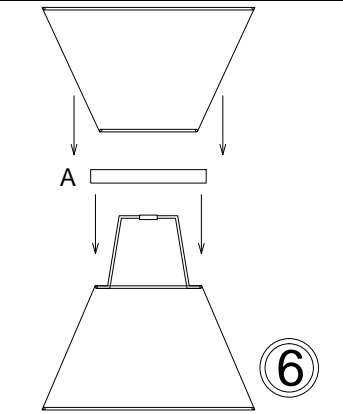

# CTN-121P

1

3

5

6

Bulb/Ampoule:  
1x Max 60W  
E26 Base  
(Not Included/  
Non Inclus)

7

8

MAX 51"  
(1295mm)

14"  
(356mm)

12"  
(305mm)