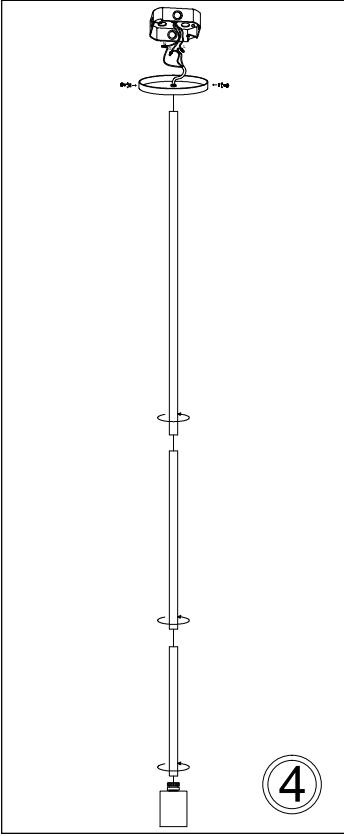

# CTN-121P

1

3

5

6

Bulb/Ampoule:  
1x Max 60W  
E26 Base  
(Not Included/  
Non Inclus)

7

8

MAX 51"  
(1295mm)

14"  
(356mm)

12"  
(305mm)