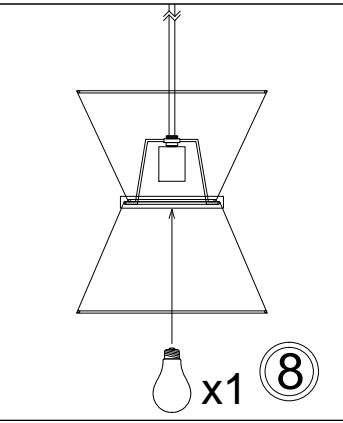

# CTN-121P

1

3

5

6

Bulb/Ampoule:  
1x Max 60W  
E26 Base  
(Not Included/  
Non Inclus)

7

8

MAX 51"  
(1295mm)

14"  
(356mm)

12"  
(305mm)