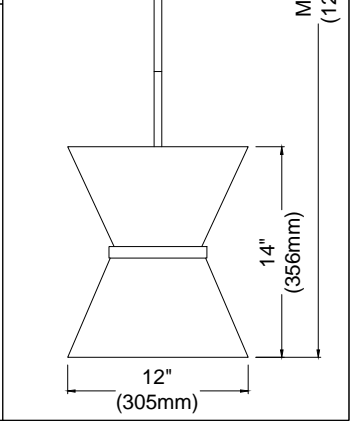

# CTN-121P

1

3

5

6

Bulb/Ampoule:  
1x Max 60W  
E26 Base  
(Not Included/  
Non Inclus)

7

8

MAX 51"  
(1295mm)

14"  
(356mm)

12"  
(305mm)