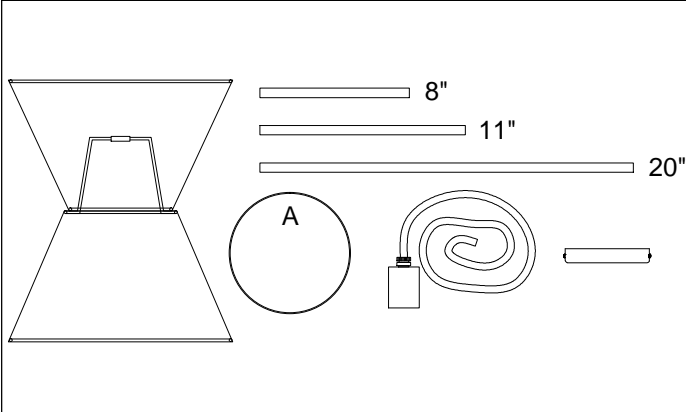

# CTN-121P

1

3

5

6

Bulb/Ampoule:  
1x Max 60W  
E26 Base  
(Not Included/  
Non Inclus)

7

8

MAX 51"  
(1295mm)

14"  
(356mm)

12"  
(305mm)