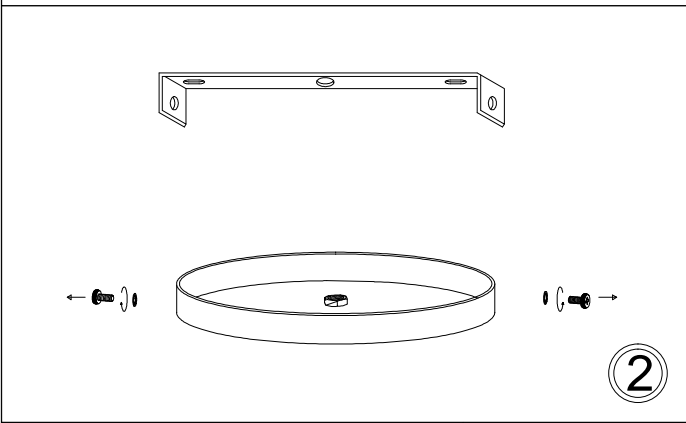

# CDO2-304C

1

3

4

5

6

Bulbs/ Ampoules:  
4x Max 100W E26 Base  
(Not Included/ Non Inclus)

7