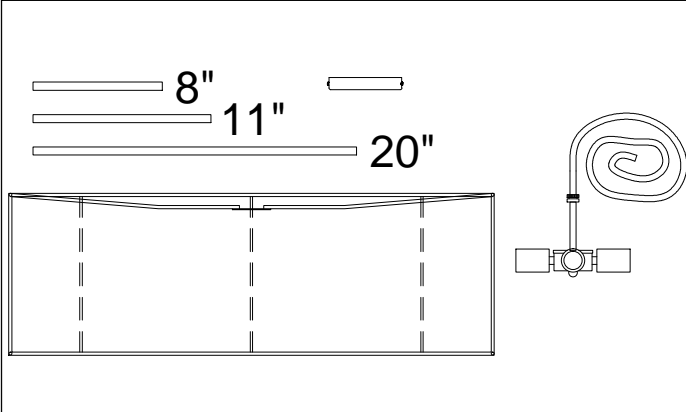

# CDO2-304C

1

3

4

5

6

Bulbs/ Ampoules:  
4x Max 100W E26 Base  
(Not Included/ Non Inclus)

7