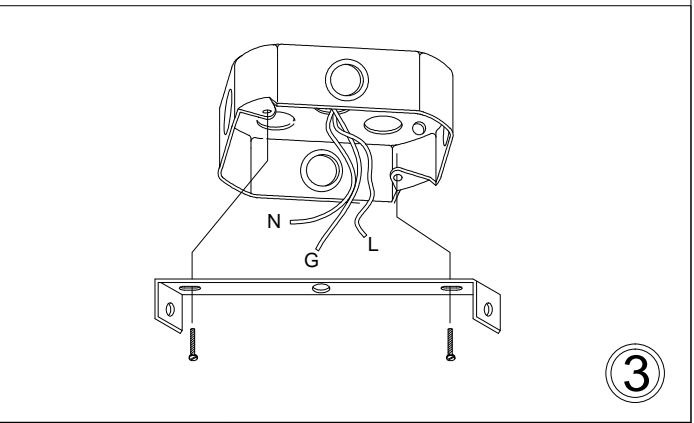

# CDO2-304C

1

3

4

5

6

Bulbs/ Ampoules:  
4x Max 100W E26 Base  
(Not Included/ Non Inclus)

7