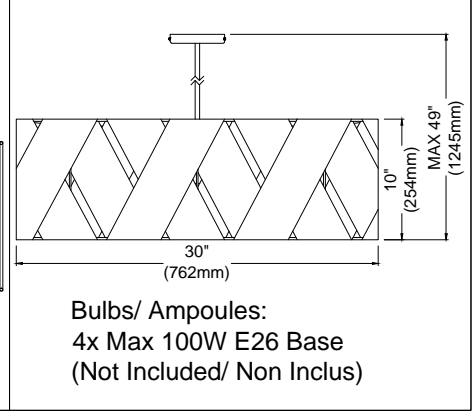

# CDO2-304C

1

3

4

5

6

Bulbs/ Ampoules:  
4x Max 100W E26 Base  
(Not Included/ Non Inclus)

7