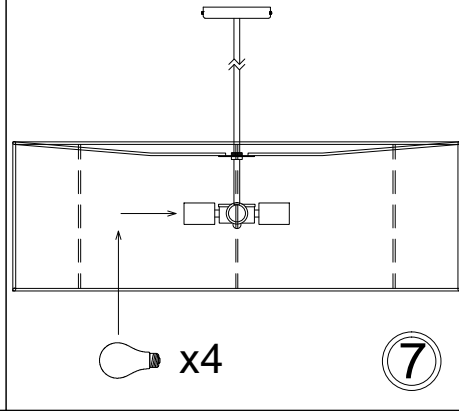

# CDO2-304C

1

3

4

5

6

Bulbs/ Ampoules:  
4x Max 100W E26 Base  
(Not Included/ Non Inclus)

7