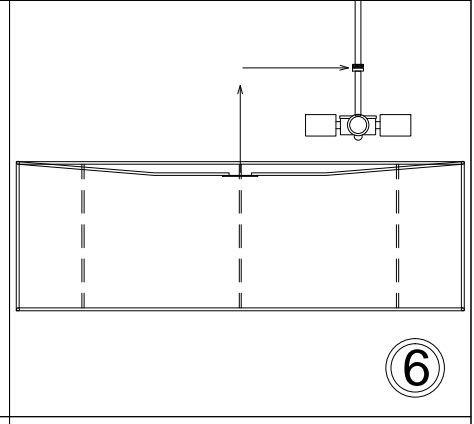

# CDO2-304C

1

3

4

5

6

Bulbs/ Ampoules:  
4x Max 100W E26 Base  
(Not Included/ Non Inclus)

7