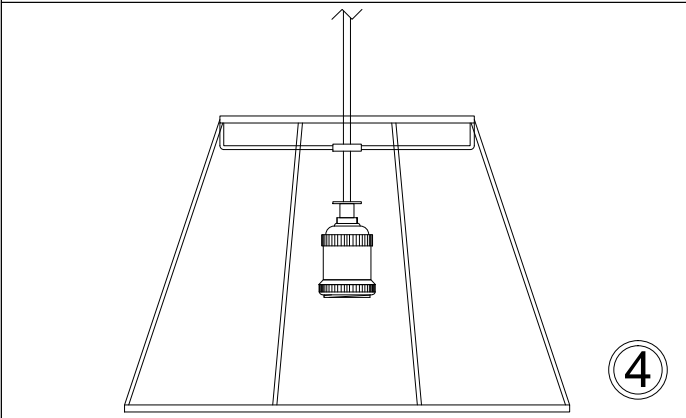

BKO-SM

1

3

5

Bulb/ Ampoule:
1x Max 100W
Type-A or/ ou CFL
(Not Included/
Non Inclus)

6