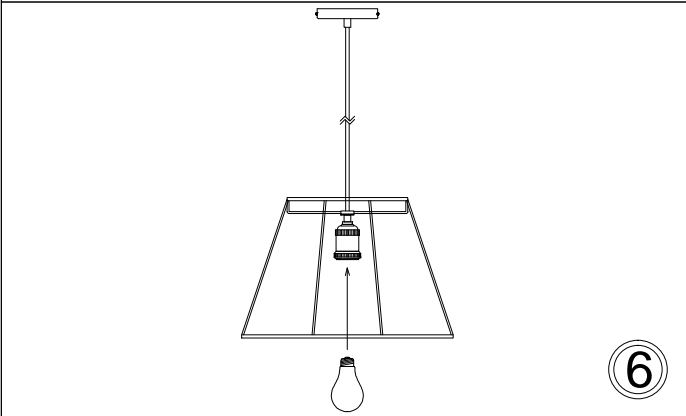

BKO-SM

1

3

5

Bulb/ Ampoule:
1x Max 100W
Type-A or/ ou CFL
(Not Included/
Non Inclus)

6