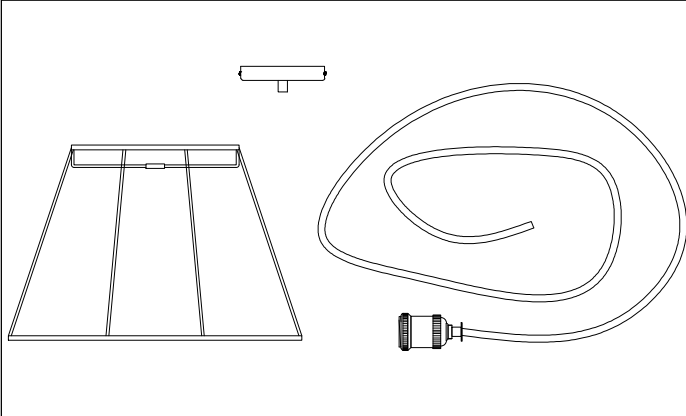

BKO-SM

1

3

5

Bulb/ Ampoule:
1x Max 100W
Type-A or/ ou CFL
(Not Included/
Non Inclus)

6