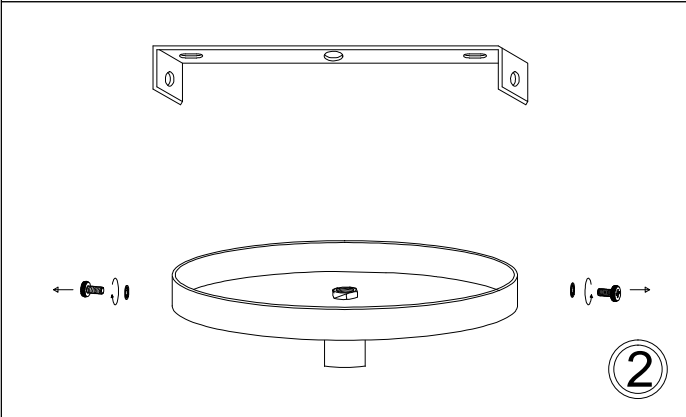

BKO-SM

1

3

5

Bulb/ Ampoule:
1x Max 100W
Type-A or/ ou CFL
(Not Included/
Non Inclus)

6