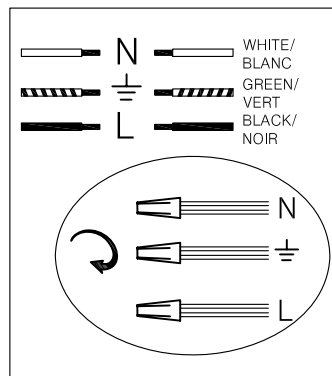

# MODEL ARC-185C

①

②

③

④

5\*60W MAX E12  
NOT INCLUDED/NOT INCLUS