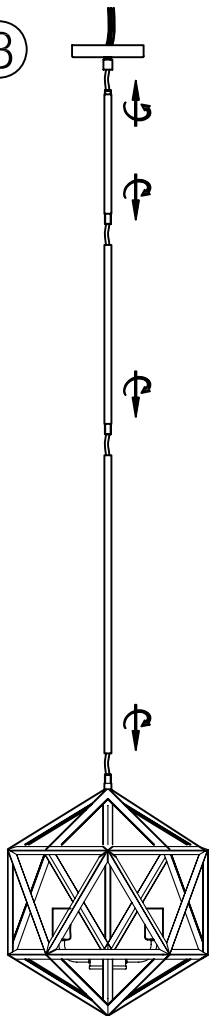

# MODEL ARC-185C

①

②

③

④

5\*60W MAX E12  
NOT INCLUDED/NOT INCLUS