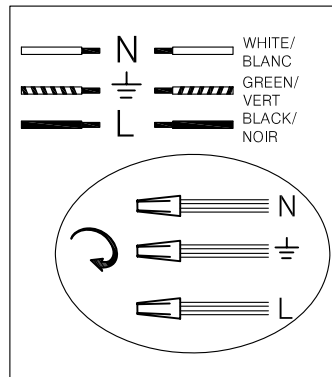

MODEL ARC-185C

①

②

③

④

5*60W MAX E12
NOT INCLUDED/NOT INCLUS