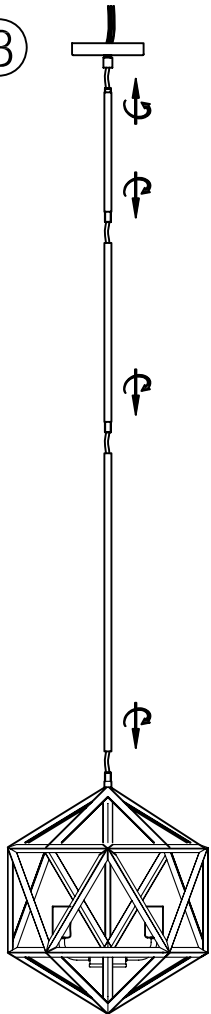

MODEL ARC-185C

①

②

③

④

5*60W MAX E12
NOT INCLUDED/NOT INCLUS