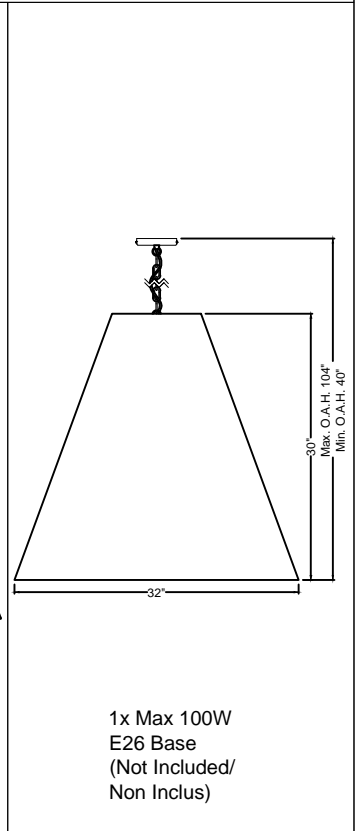

ANA-XL

①

③

1x Max 100W
E26 Base
(Not Included/
Non Inclus)