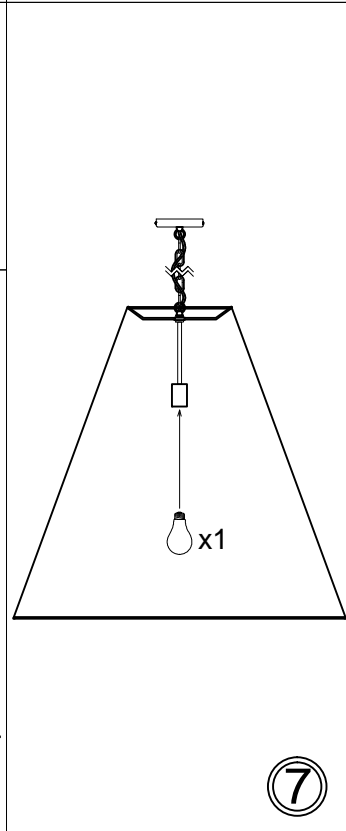

ANA-XL

①

③

1x Max 100W
E26 Base
(Not Included/
Non Inclus)