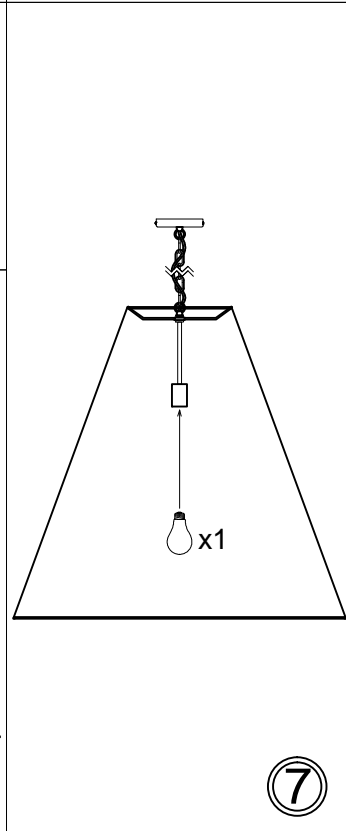

ANA-XL

①

③

⑤

⑥

⑦

1x Max 100W
E26 Base
(Not Included/
Non Inclus)