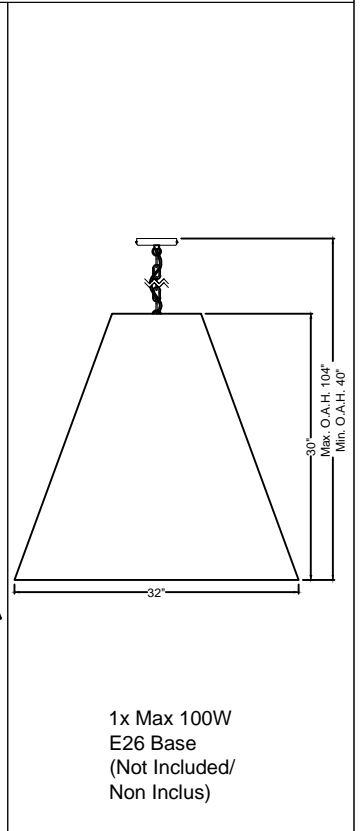

ANA-XL

①

③

⑤

⑥

⑦

1x Max 100W
E26 Base
(Not Included/
Non Inclus)