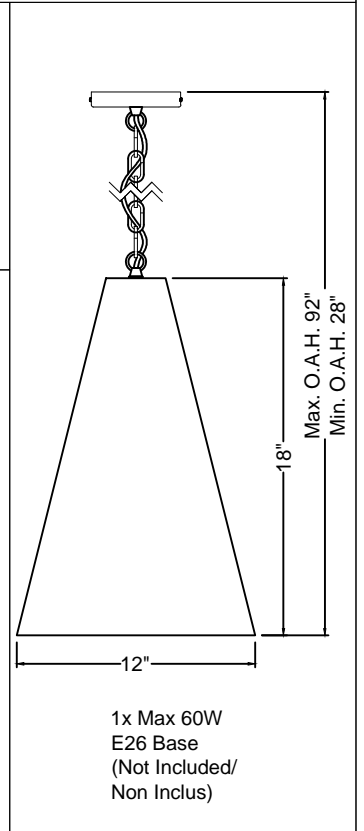

# ANA-S

①

②

③

④

⑤

⑥

⑦

1x Max 60W  
E26 Base  
(Not Included/  
Non Inclus)