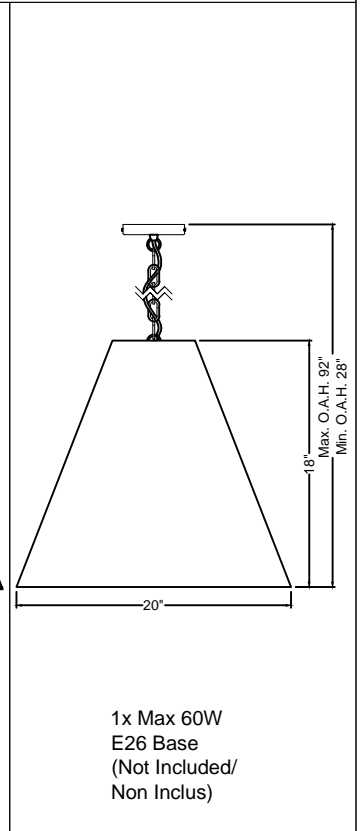

ANA-M

①

②

③

④

⑤

⑦

1x Max 60W
E26 Base
(Not Included/
Non Inclus)