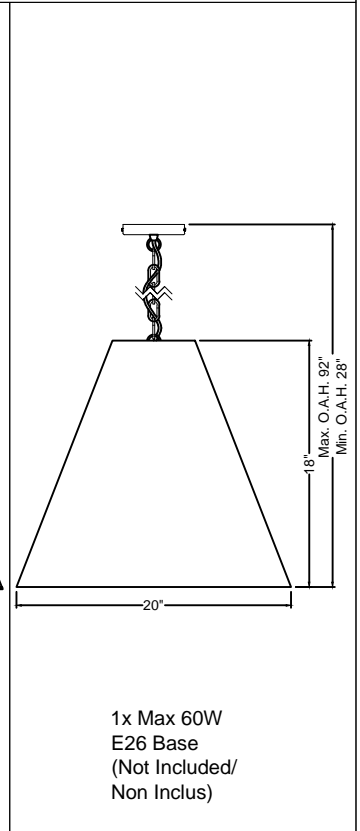

# ANA-M

①

②

③

④

⑤

⑦

1x Max 60W  
E26 Base  
(Not Included/  
Non Inclus)