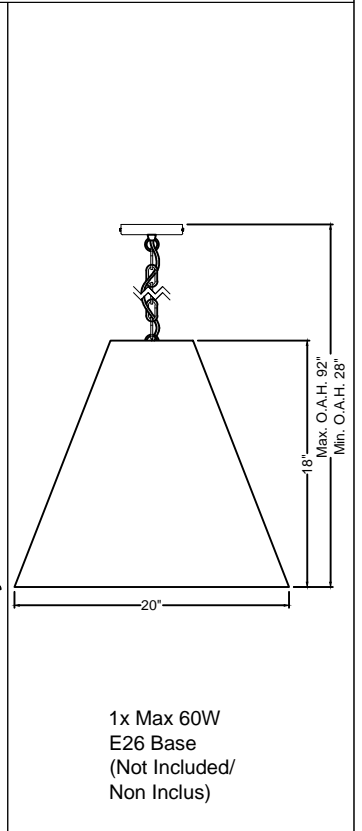

# ANA-M

1

3

5

6

7

1x Max 60W  
E26 Base  
(Not Included/  
Non Inclus)