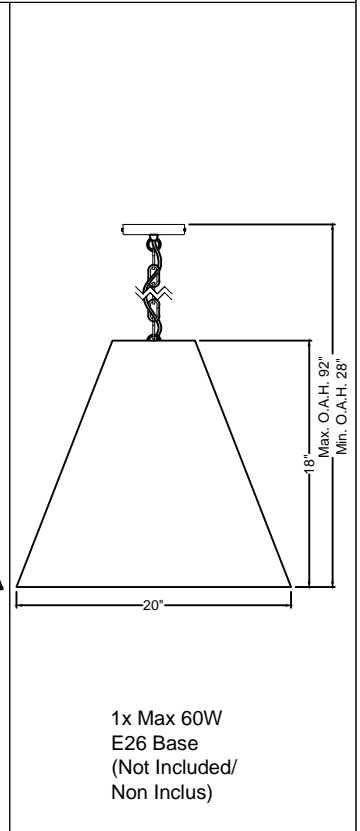

# ANA-M

①

②

③

④

⑤

⑥

⑦

1x Max 60W  
E26 Base  
(Not Included/  
Non Inclus)